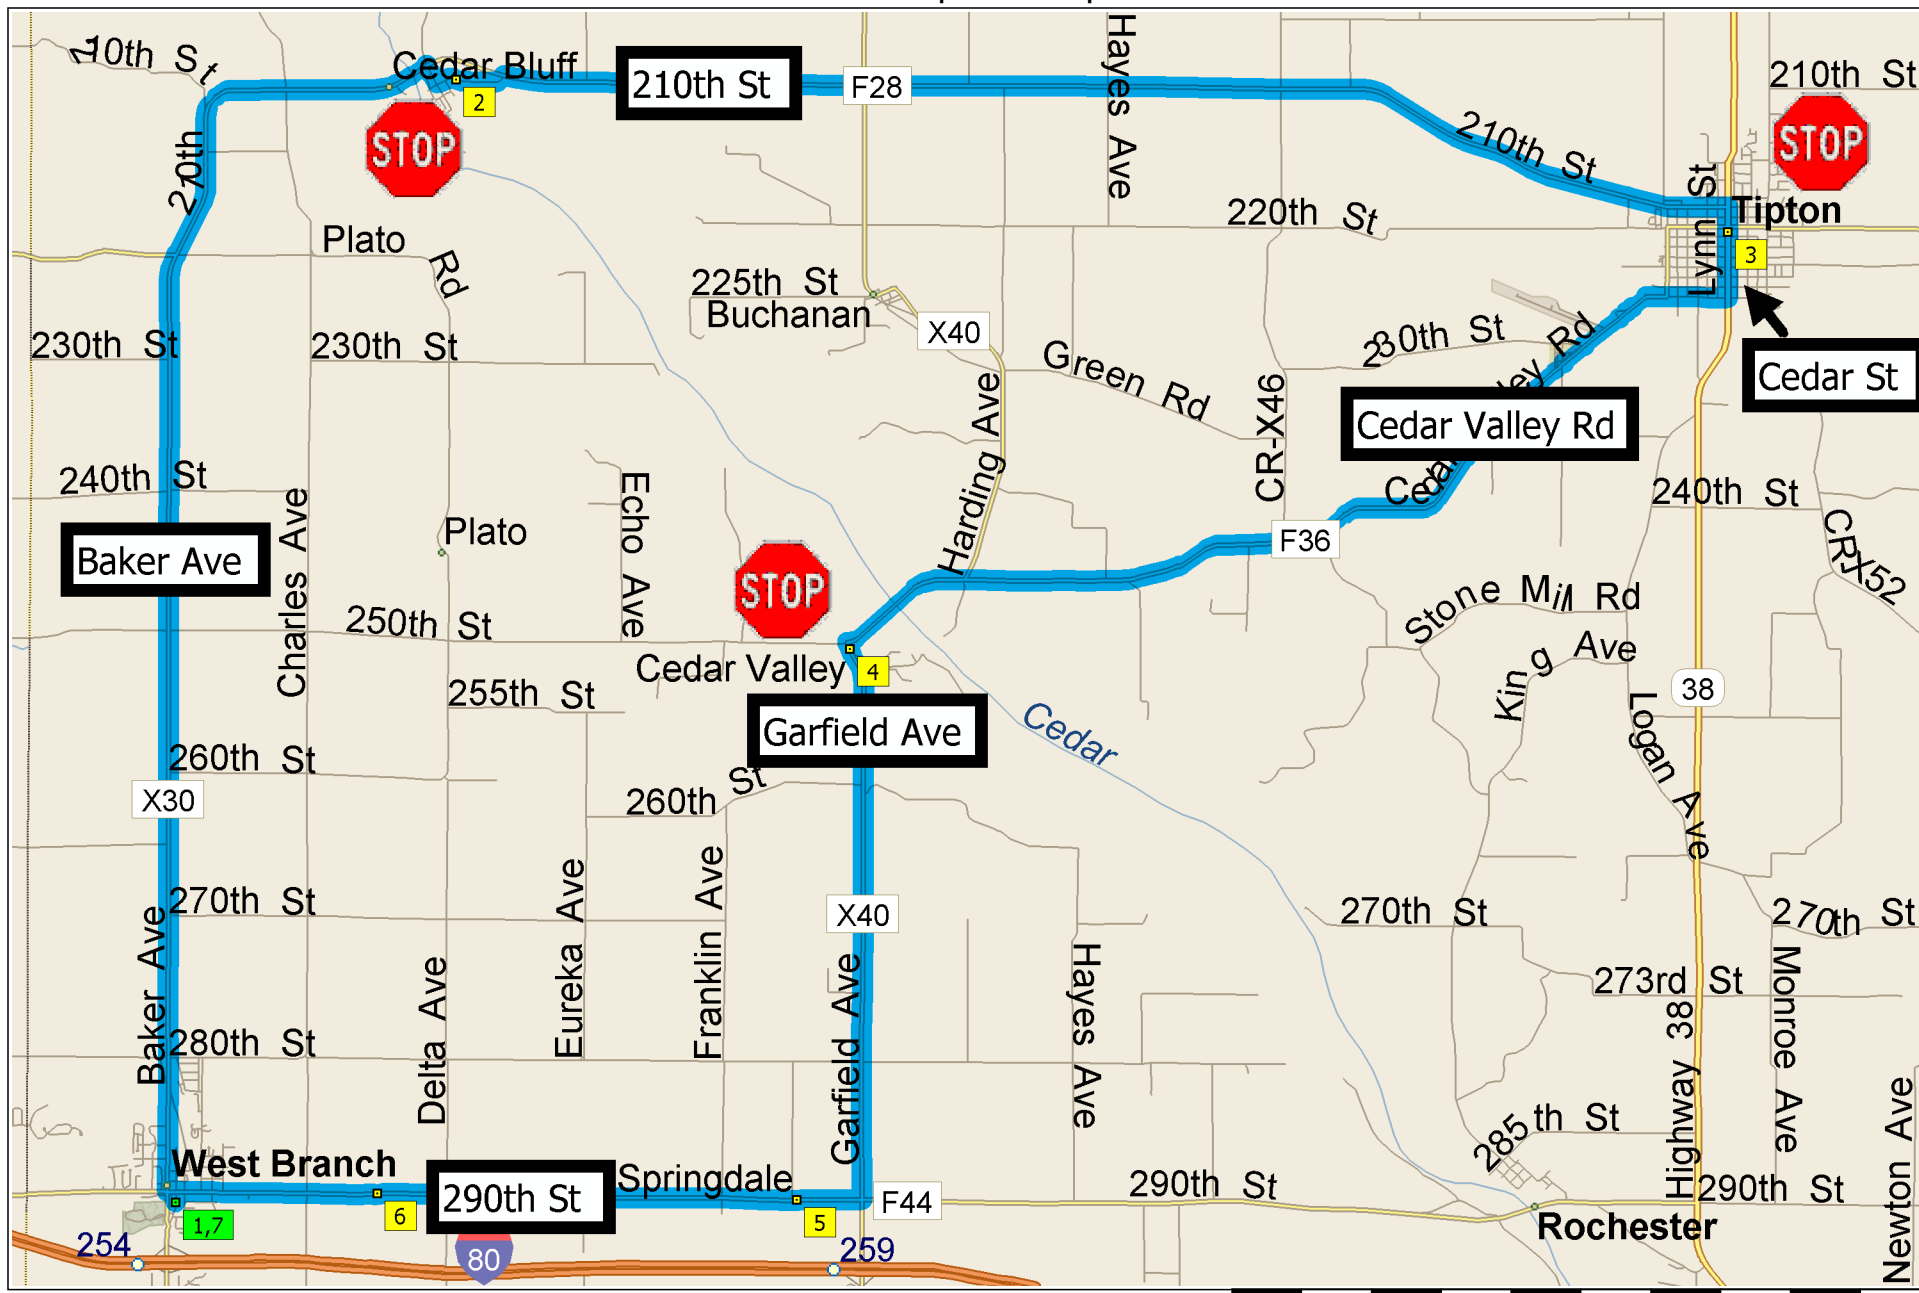

West Branch to Tipton Loop2 - 36 miles

Copyright © and (P) 1988–2008 Microsoft Corporation and/or its suppliers. All rights reserved. <http://www.microsoft.com/streets/>
 Certain mapping and direction data © 2008 NAVTEQ. All rights reserved. The Data for areas of Canada includes information taken with permission from Canadian authorities, including: © Her Majesty the Queen in Right of Canada, © Queen's Printer for Ontario. NAVTEQ and NAVTEQ ON BOARD are trademarks of NAVTEQ. © 2008 Tele Atlas North America, Inc. All rights reserved. Tele Atlas and Tele Atlas North America are trademarks of Tele Atlas, Inc. © 2008 by Applied Geographic Systems. All rights reserved.