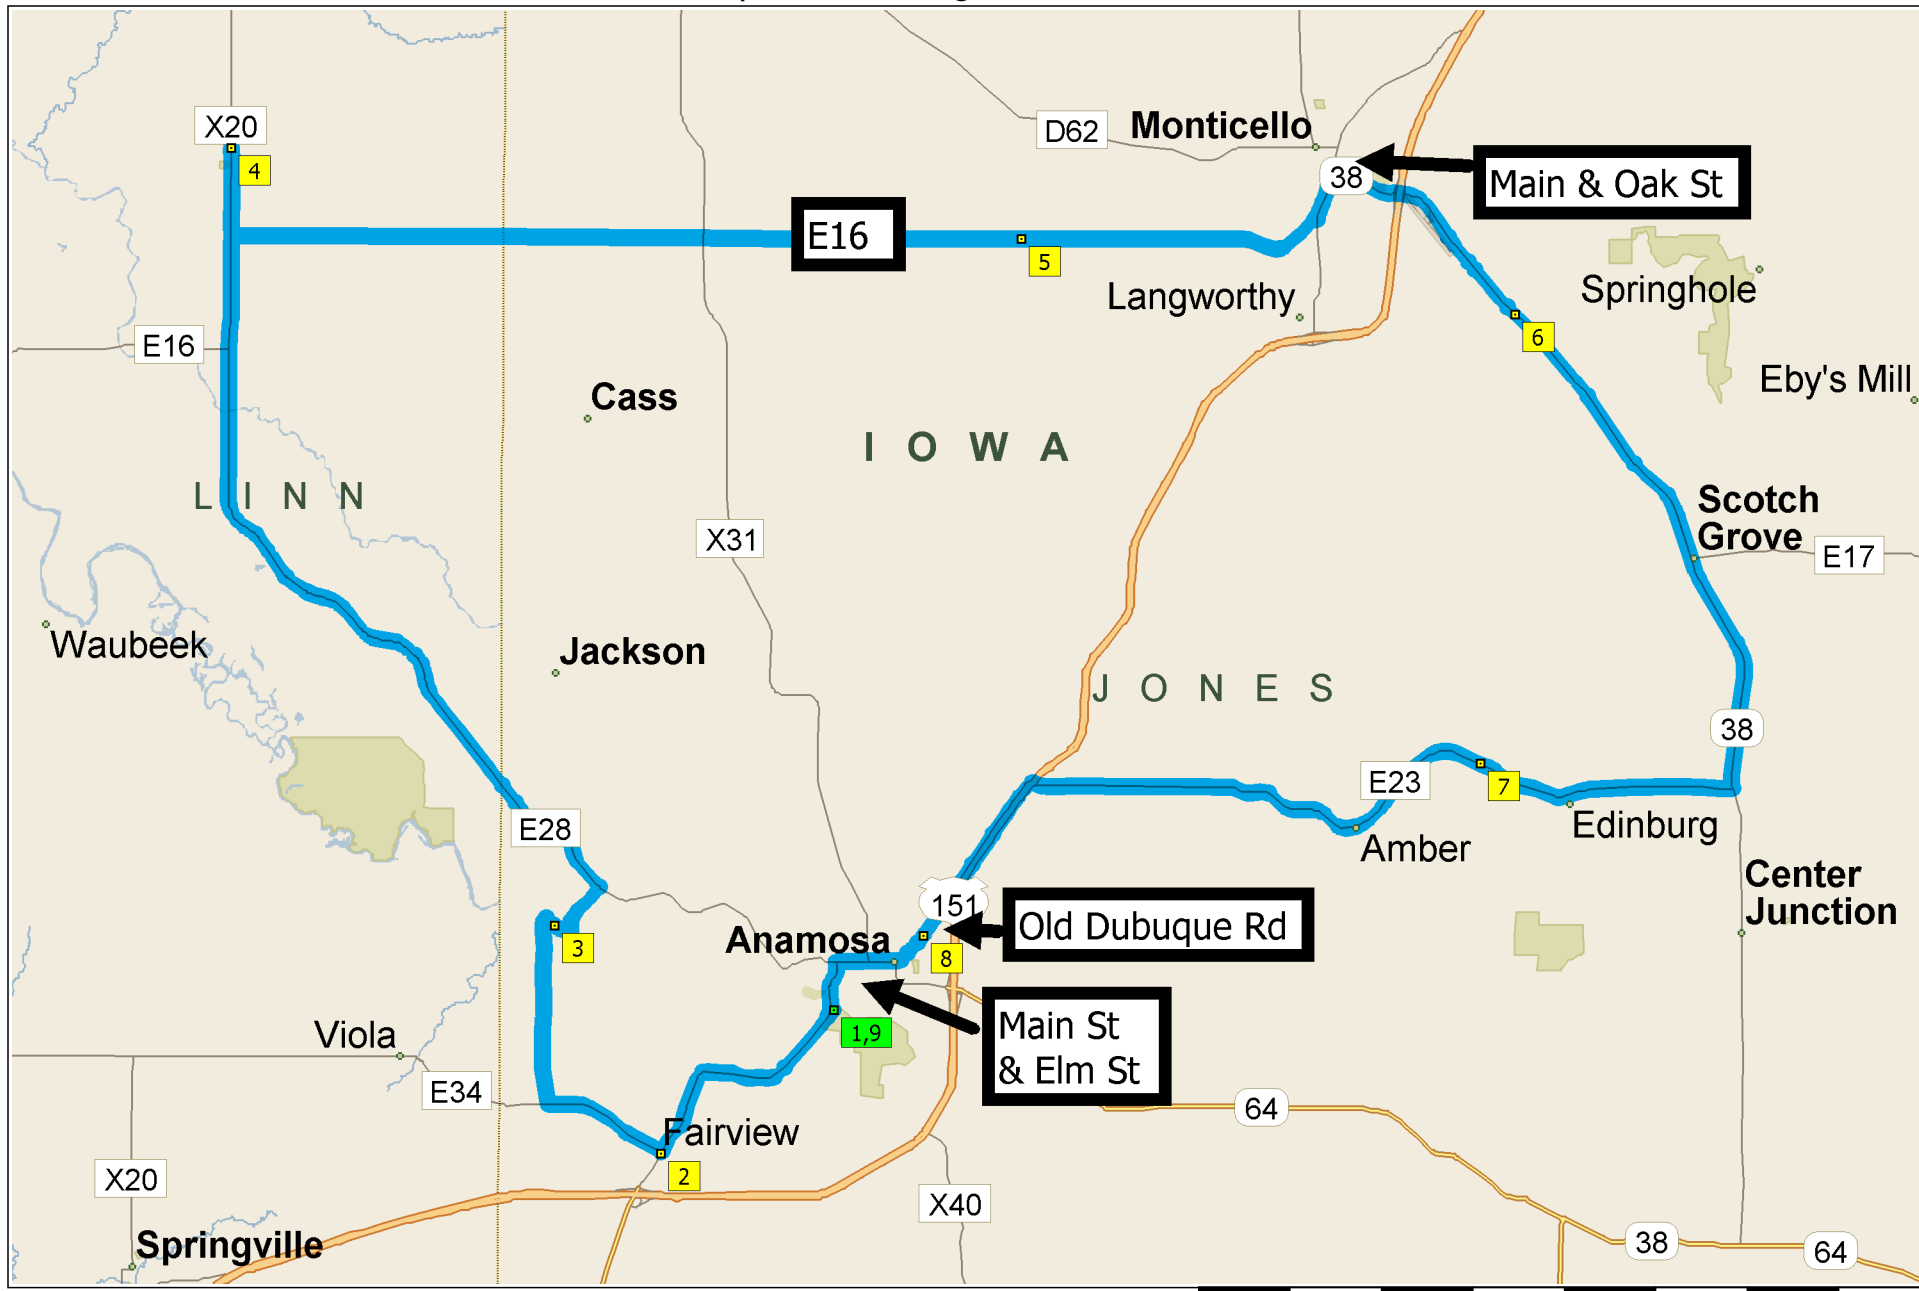

Wapsi Fall Foliage Ride - 52 miles

Copyright © and (P) 1988–2008 Microsoft Corporation and/or its suppliers. All rights reserved. <http://www.microsoft.com/streets/>
Certain mapping and direction data © 2008 NAVTEQ. All rights reserved. The Data for areas of Canada includes information taken with permission from Canadian authorities, including: © Her Majesty the Queen in Right of Canada, © Queen's Printer for Ontario. NAVTEQ and NAVTEQ ON BOARD are trademarks of NAVTEQ. © 2008 Tele Atlas North America, Inc. All rights reserved. Tele Atlas and Tele Atlas North America are trademarks of Tele Atlas, Inc. © 2008 by Applied Geographic Systems. All rights reserved.