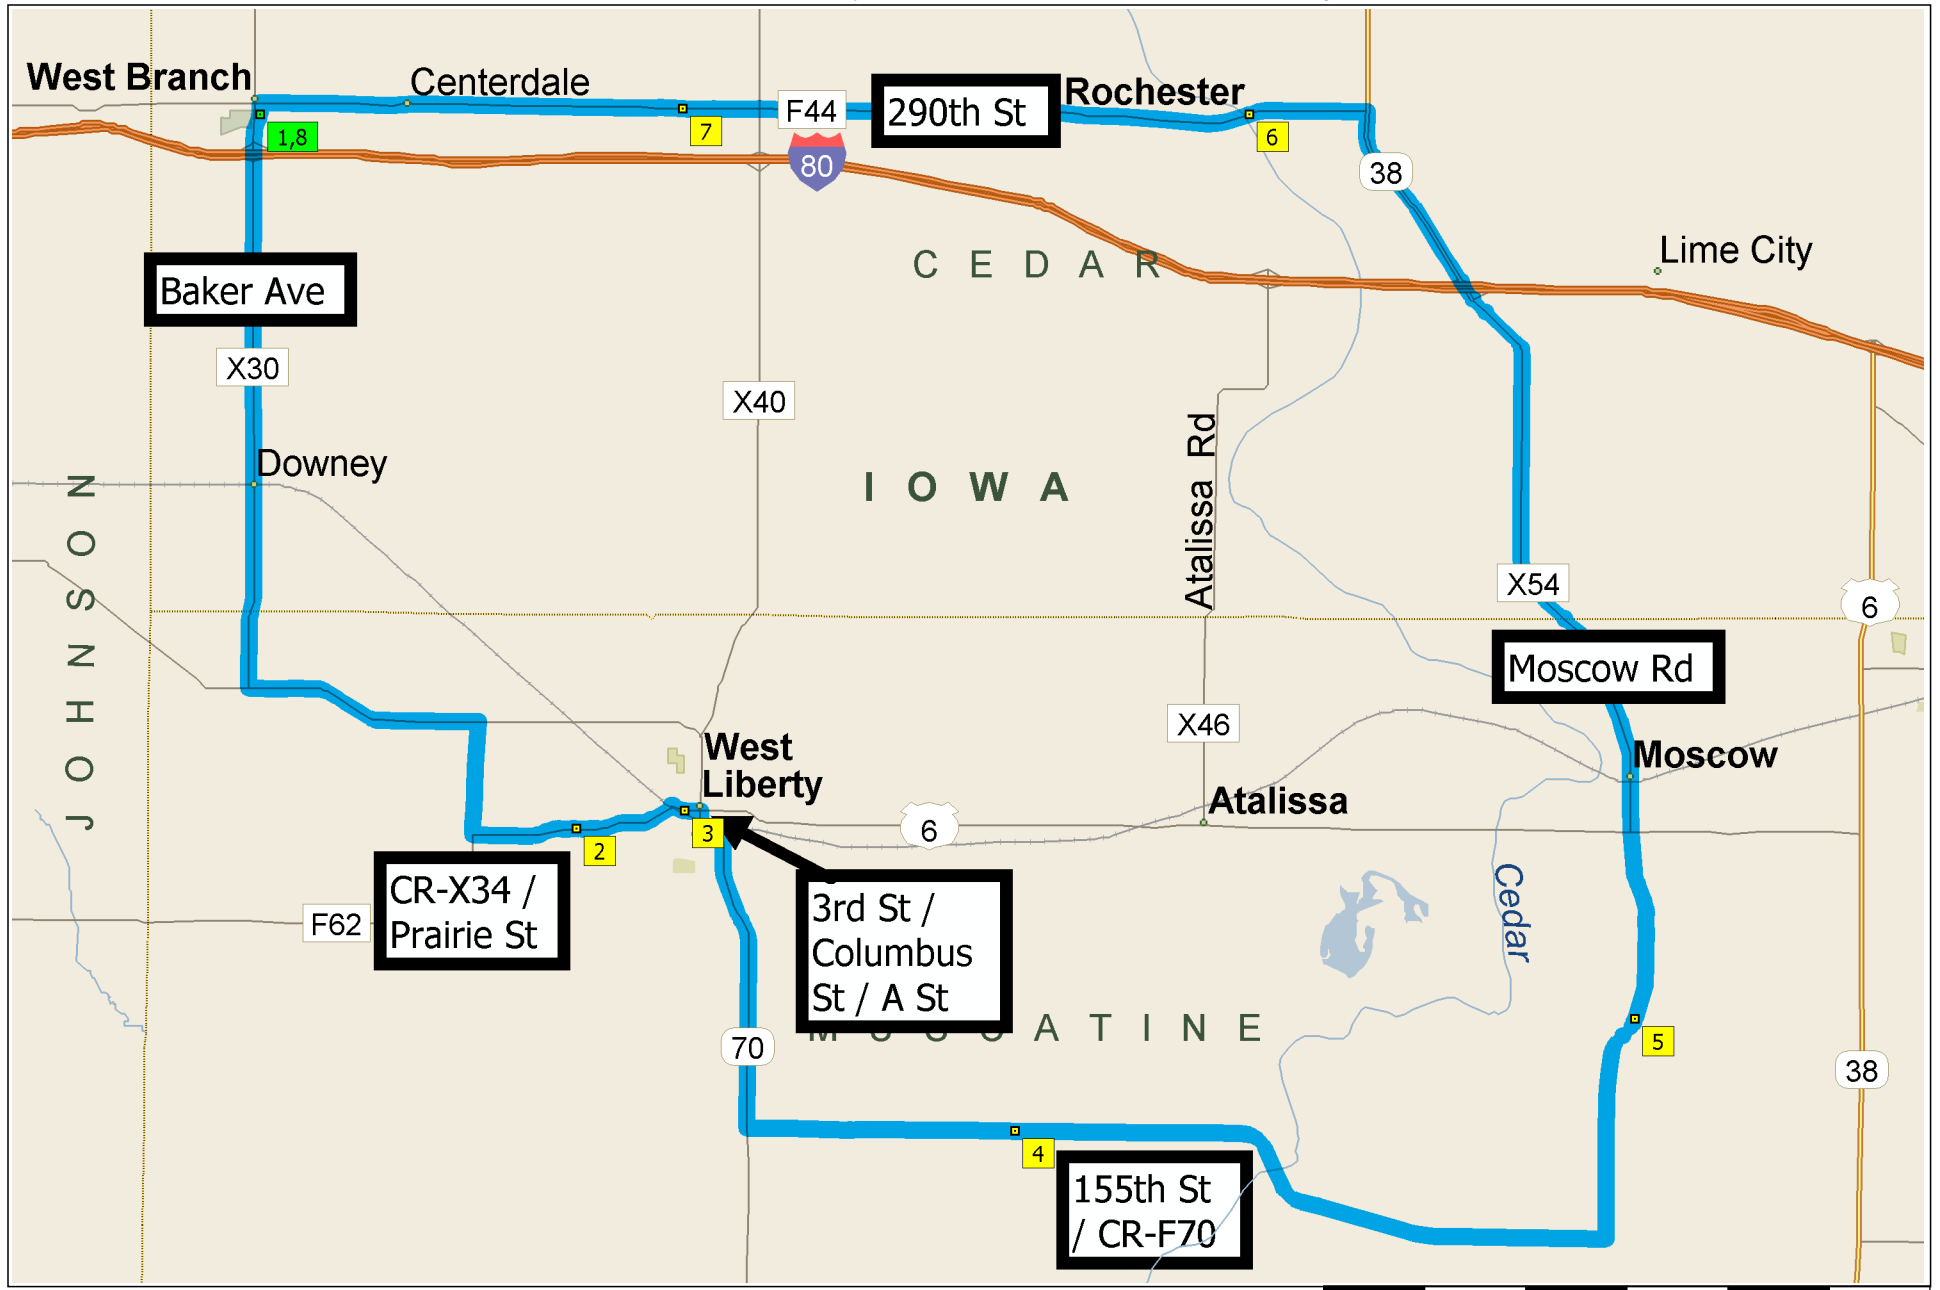

West Branch, West Liberty, Moscow & Rochester Loop - 47 miles

Copyright © and (P) 1988–2008 Microsoft Corporation and/or its suppliers. All rights reserved. <http://www.microsoft.com/streets/>
 Certain mapping and direction data © 2008 NAVTEQ. All rights reserved. The Data for areas of Canada includes information taken with permission from Canadian authorities, including: © Her Majesty the Queen in Right of Canada, © Queen's Printer for Ontario. NAVTEQ and NAVTEQ ON BOARD are trademarks of NAVTEQ. © 2008 Tele Atlas North America, Inc. All rights reserved. Tele Atlas and Tele Atlas North America are trademarks of Tele Atlas, Inc. © 2008 by Applied Geographic Systems. All rights reserved.