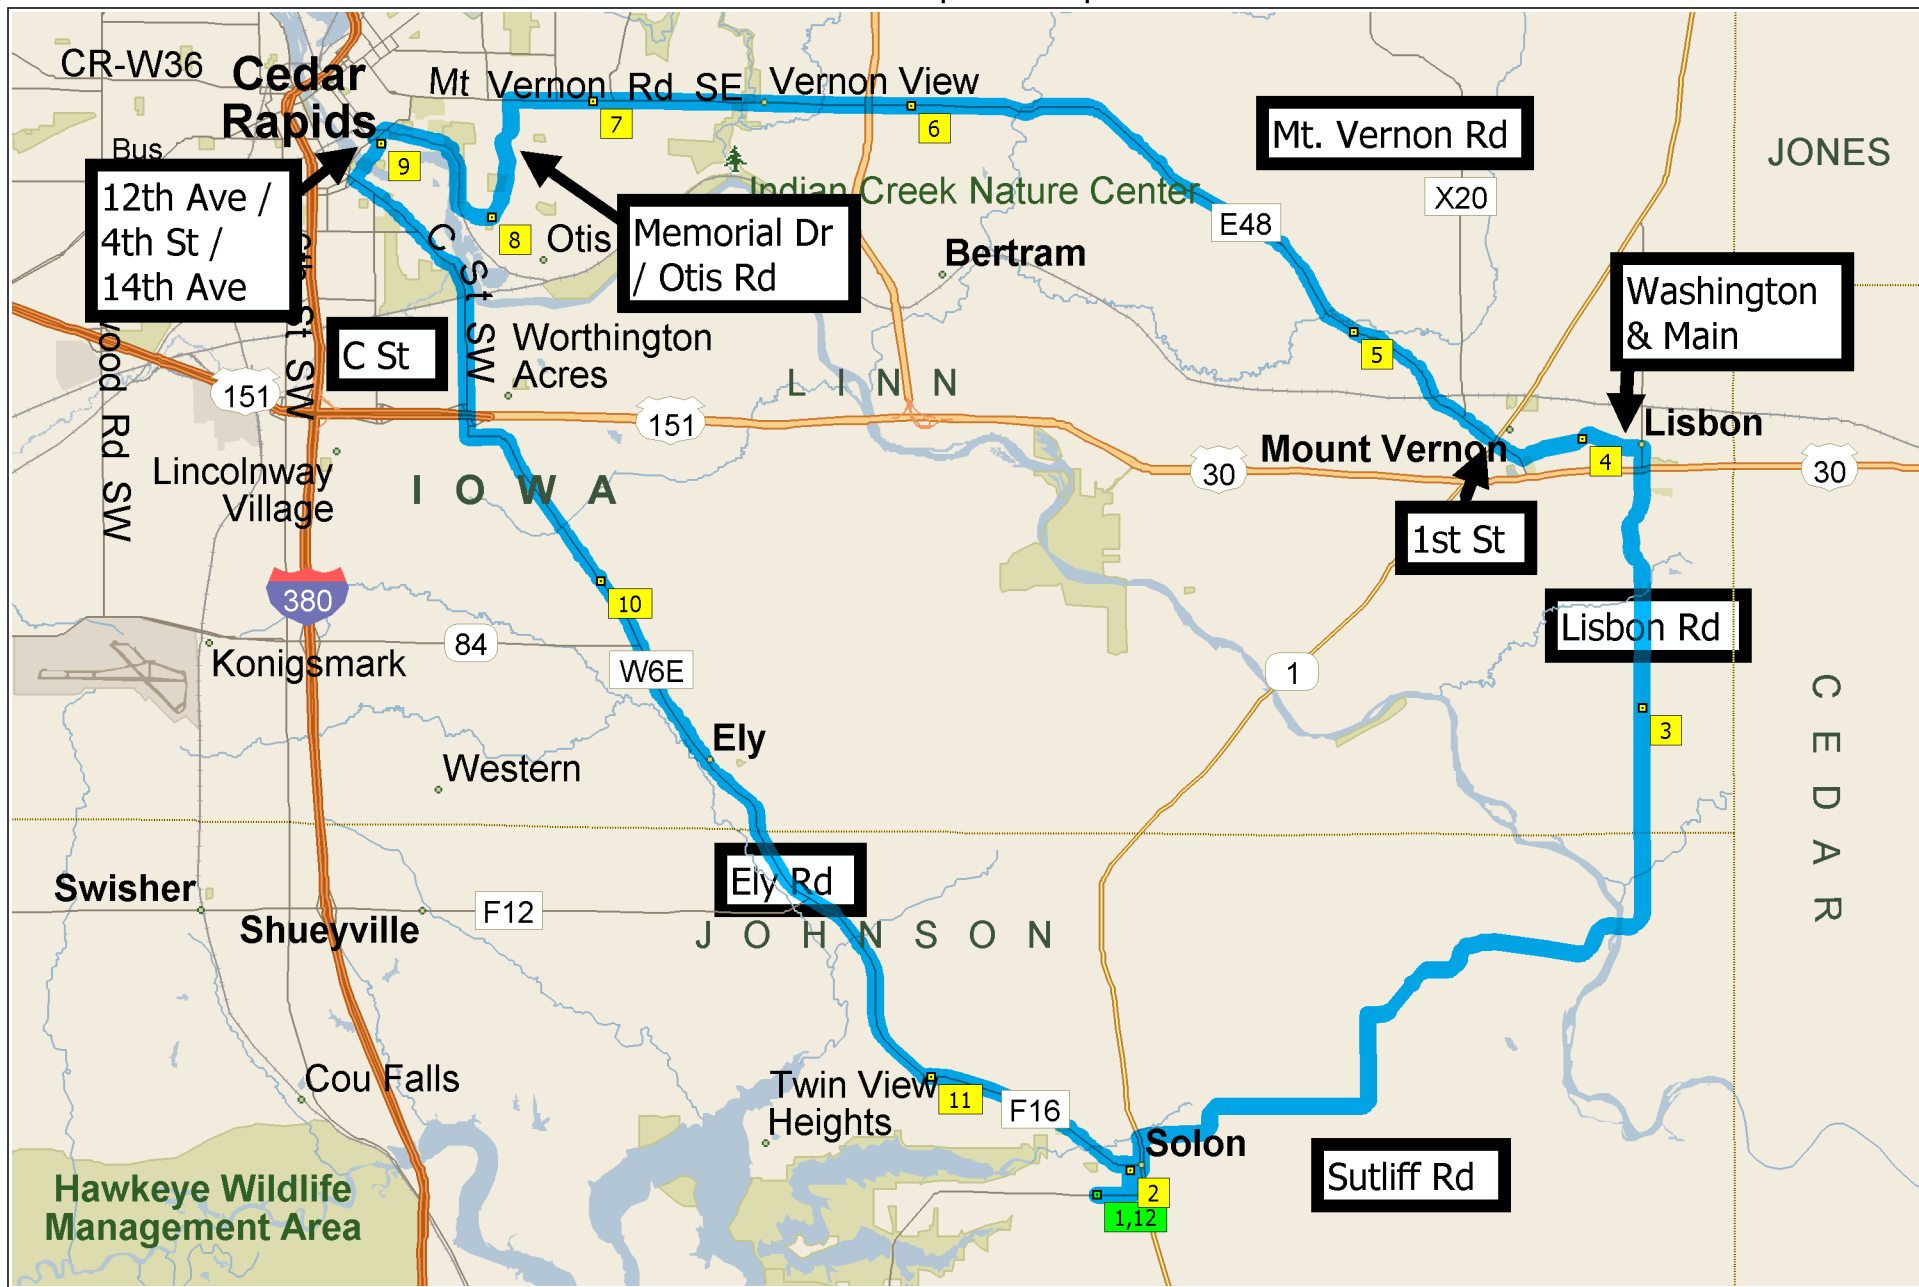

# Solon to Cedar Rapids Loop - 47.5 miles

Copyright © and (P) 1988–2008 Microsoft Corporation and/or its suppliers. All rights reserved. <http://www.microsoft.com/streets/>  
 Certain mapping and direction data © 2008 NAVTEQ. All rights reserved. The Data for areas of Canada includes information taken with permission from Canadian authorities, including: © Her Majesty the Queen in Right of Canada, © Queen's Printer for Ontario. NAVTEQ and NAVTEQ ON BOARD are trademarks of NAVTEQ. © 2008 Tele Atlas North America, Inc. All rights reserved. Tele Atlas and Tele Atlas North America are trademarks of Tele Atlas, Inc. © 2008 by Applied Geographic Systems. All rights reserved.