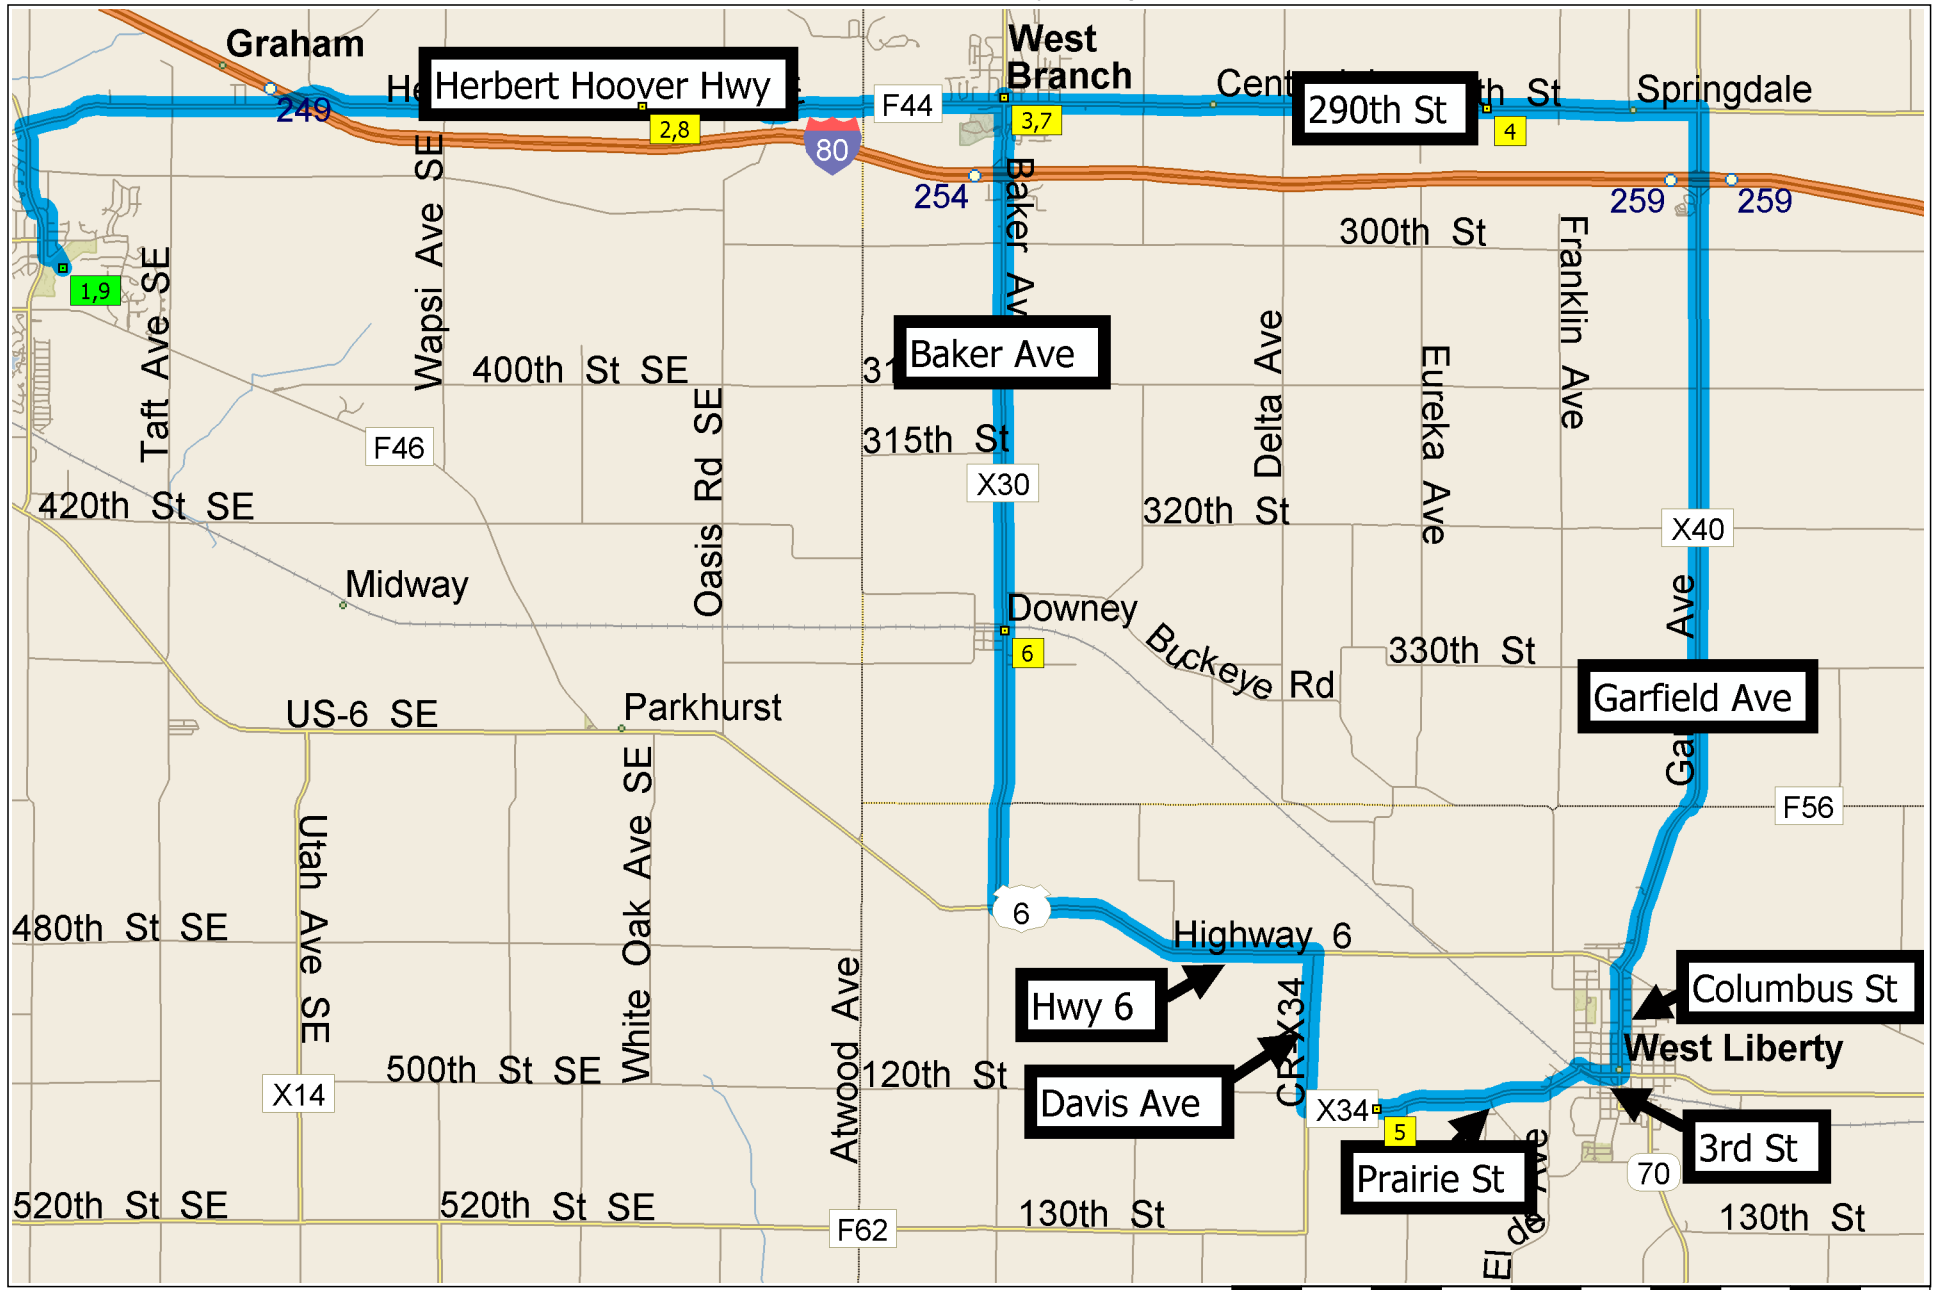

Scott Park to West Liberty Loop - 41 miles

Copyright © and (P) 1988–2008 Microsoft Corporation and/or its suppliers. All rights reserved. <http://www.microsoft.com/streets/>
Certain mapping and direction data © 2008 NAVTEQ. All rights reserved. The Data for areas of Canada includes information taken with permission from Canadian authorities, including: © Her Majesty the Queen in Right of Canada, © Queen's Printer for Ontario. NAVTEQ and NAVTEQ ON BOARD are trademarks of NAVTEQ. © 2008 Tele Atlas North America, Inc. All rights reserved. Tele Atlas and Tele Atlas North America are trademarks of Tele Atlas, Inc. © 2008 by Applied Geographic Systems. All rights reserved.