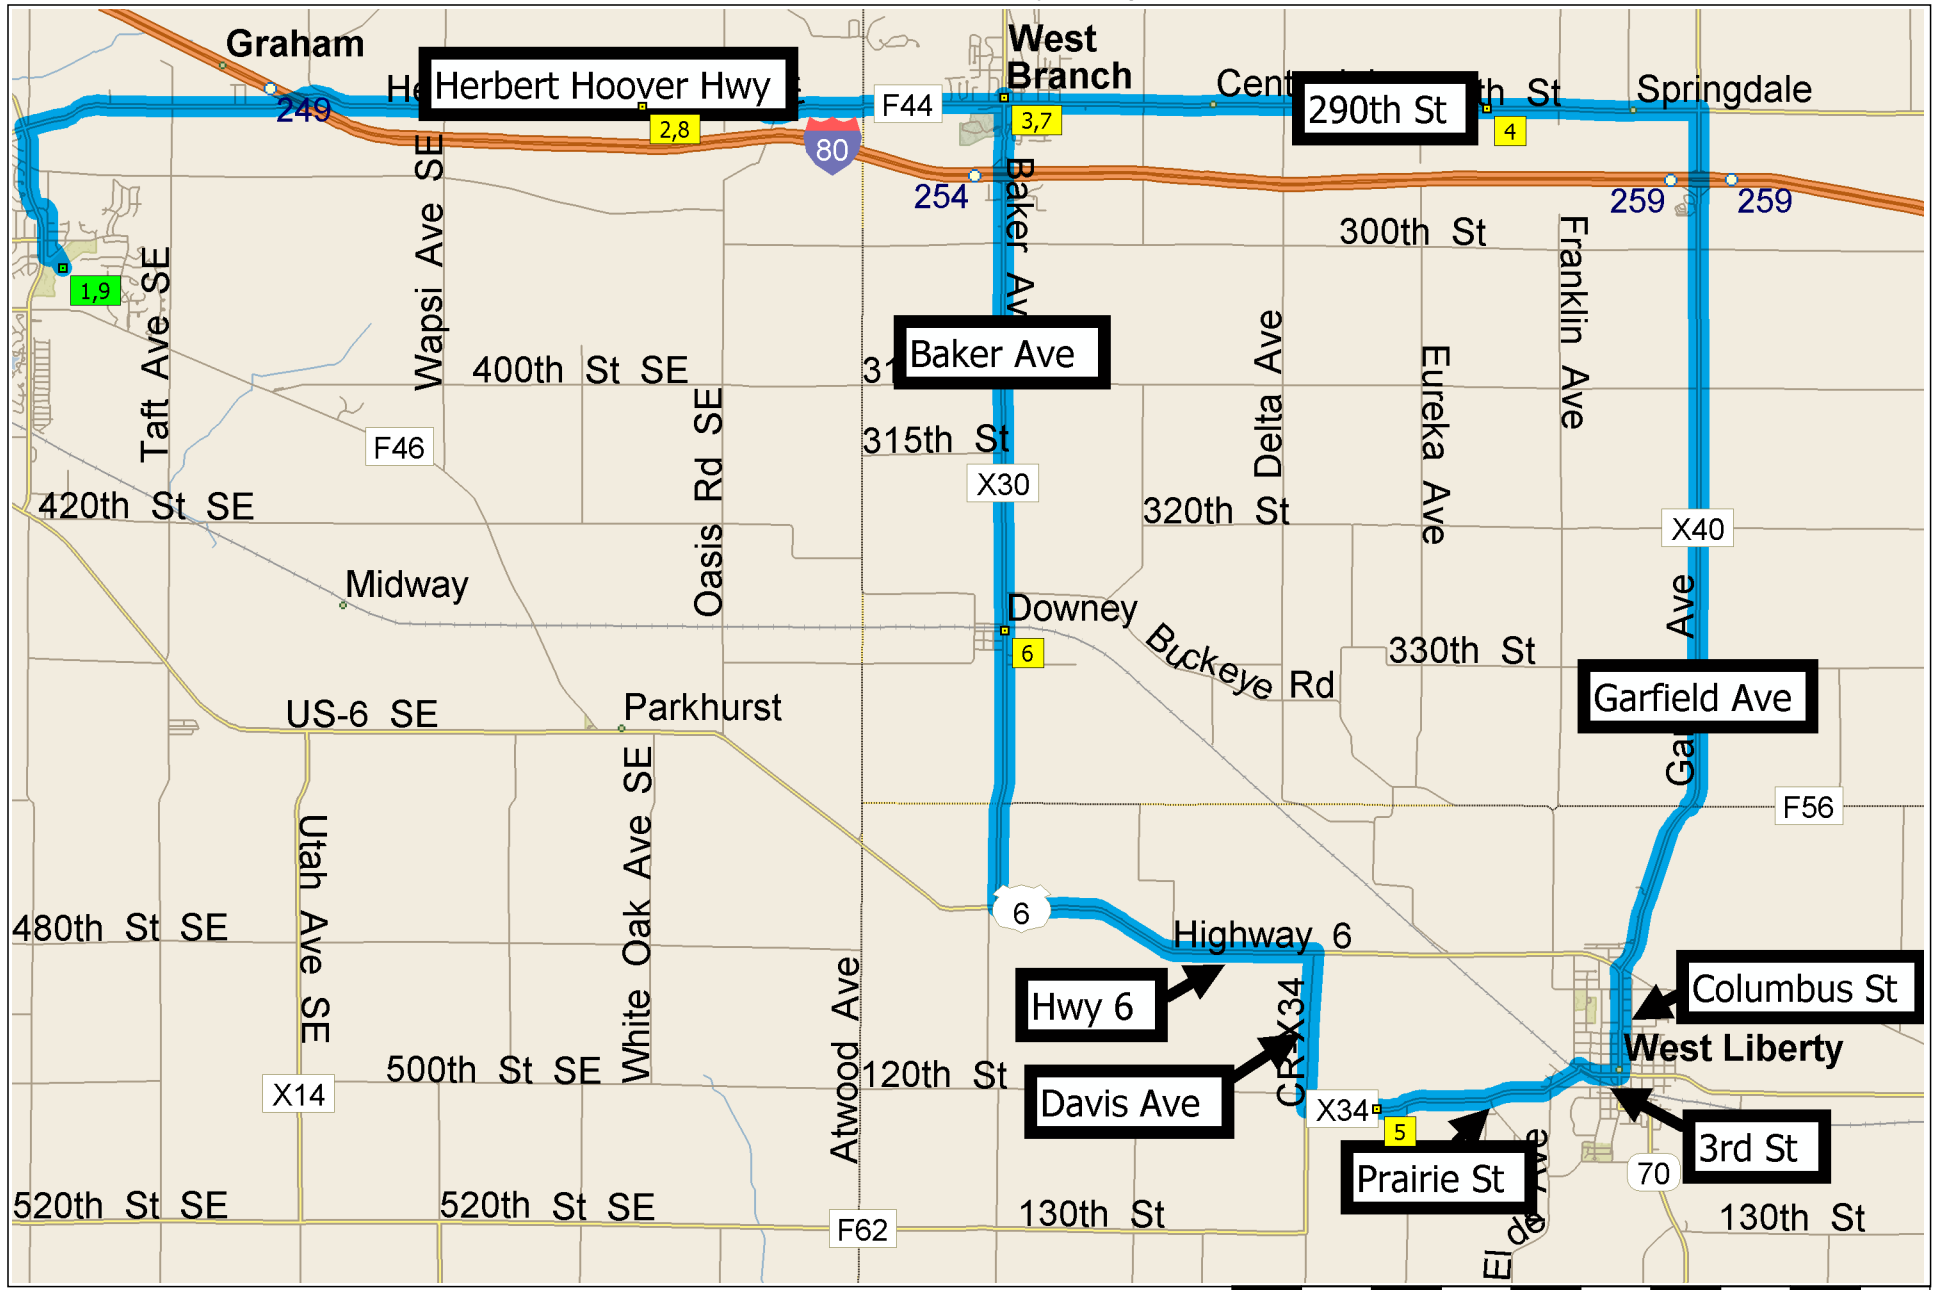

Scott Park to West Liberty Loop - 41 miles

Copyright © and (P) 1988–2008 Microsoft Corporation and/or its suppliers. All rights reserved. <http://www.microsoft.com/streets/>
 Certain mapping and direction data © 2008 NAVTEQ. All rights reserved. The Data for areas of Canada includes information taken with permission from Canadian authorities, including: © Her Majesty the Queen in Right of Canada, © Queen's Printer for Ontario. NAVTEQ and NAVTEQ ON BOARD are trademarks of NAVTEQ. © 2008 Tele Atlas North America, Inc. All rights reserved. Tele Atlas and Tele Atlas North America are trademarks of Tele Atlas, Inc. © 2008 by Applied Geographic Systems. All rights reserved.