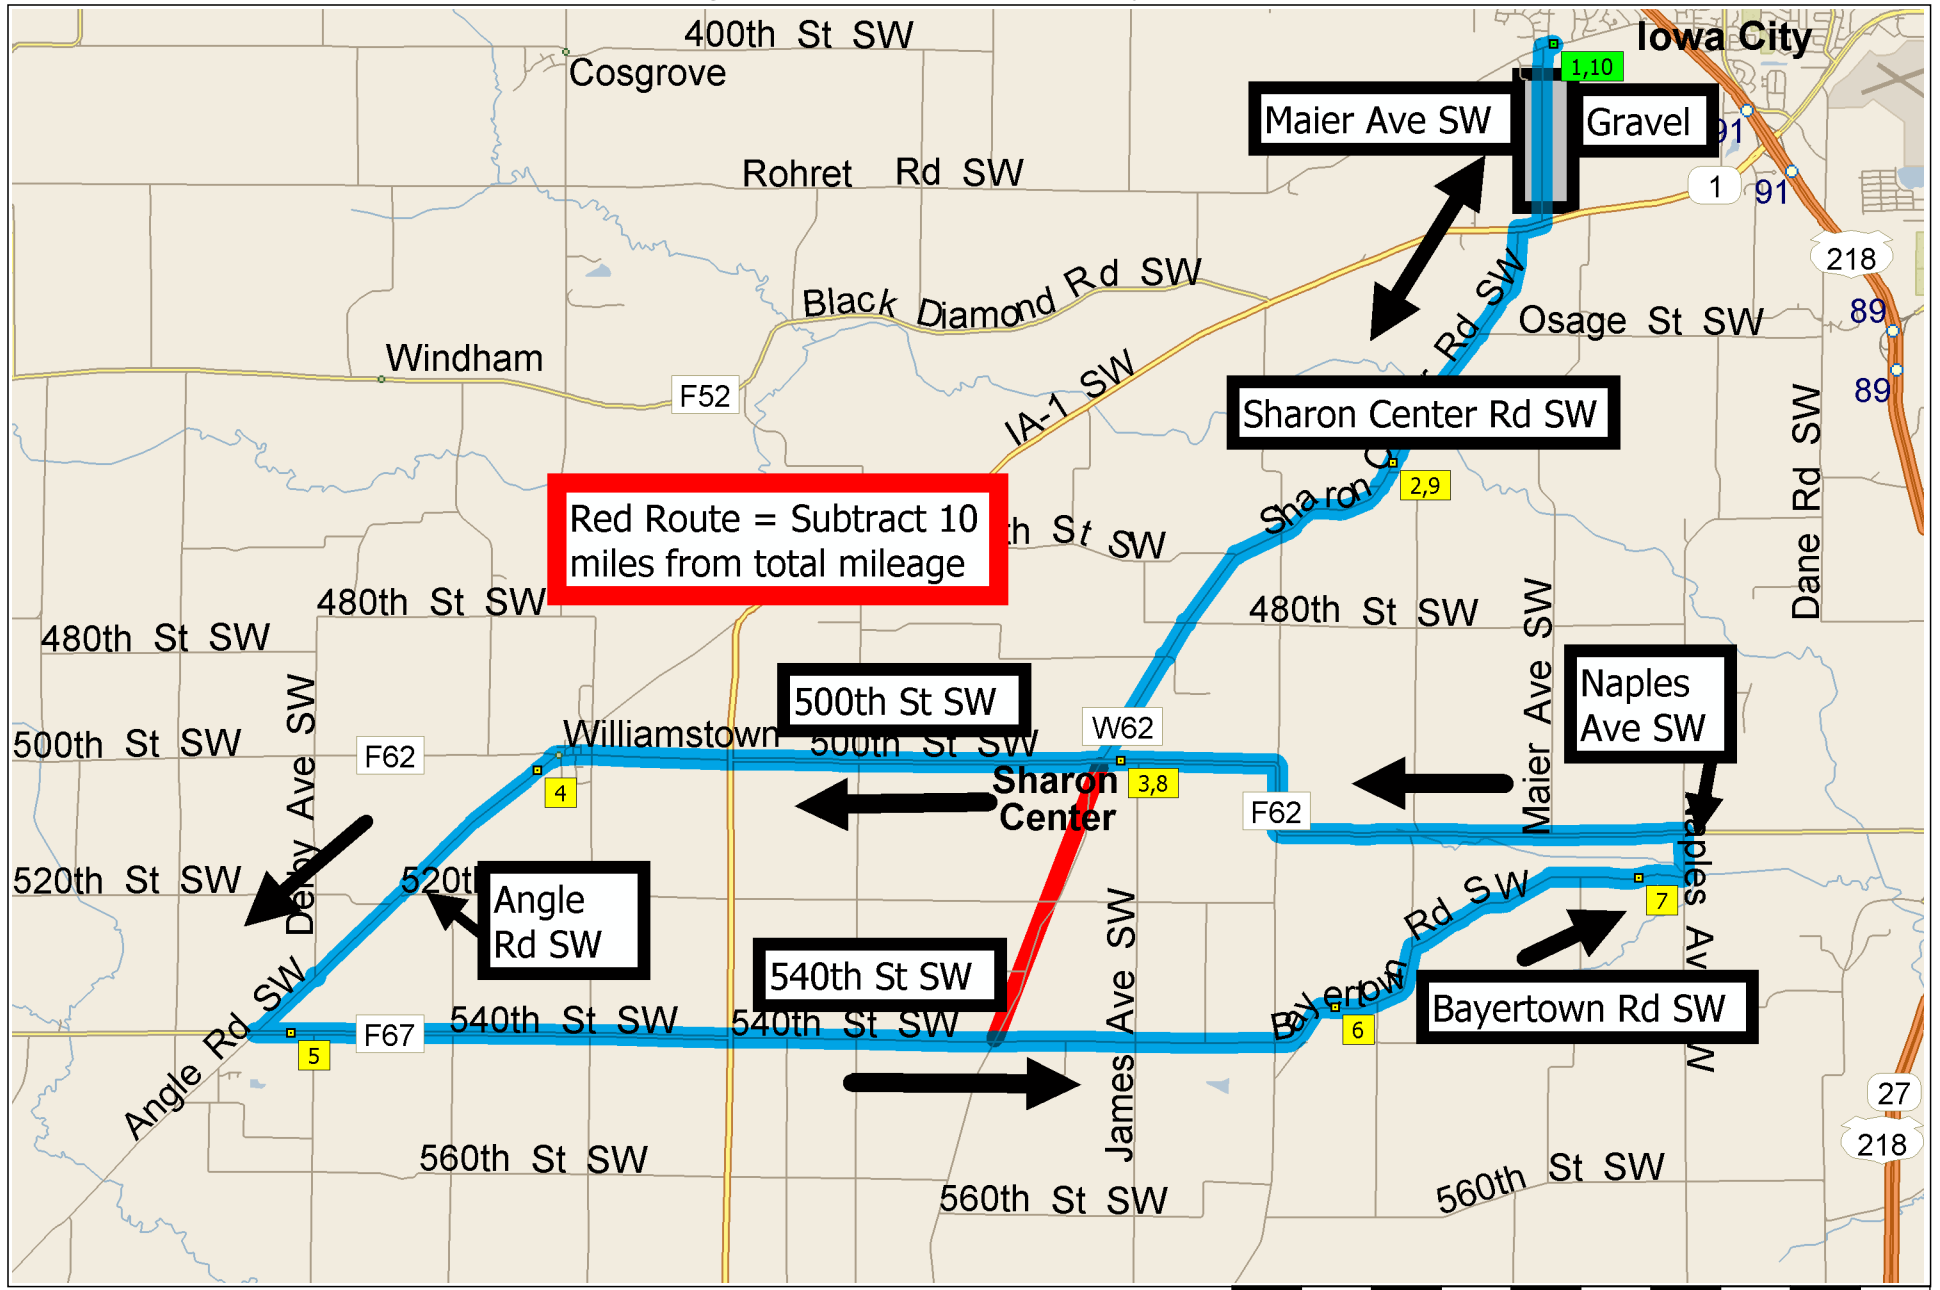

Irving Weber to Amish Country - 36.5 mi

Copyright © and (P) 1988–2008 Microsoft Corporation and/or its suppliers. All rights reserved. <http://www.microsoft.com/streets/>  
Certain mapping and direction data © 2008 NAVTEQ. All rights reserved. The Data for areas of Canada includes information taken with permission from Canadian authorities, including: © Her Majesty the Queen in Right of Canada, © Queen's Printer for Ontario. NAVTEQ and NAVTEQ ON BOARD are trademarks of NAVTEQ. © 2008 Tele Atlas North America, Inc. All rights reserved. Tele Atlas and Tele Atlas North America are trademarks of Tele Atlas, Inc. © 2008 by Applied Geographic Systems. All rights reserved.