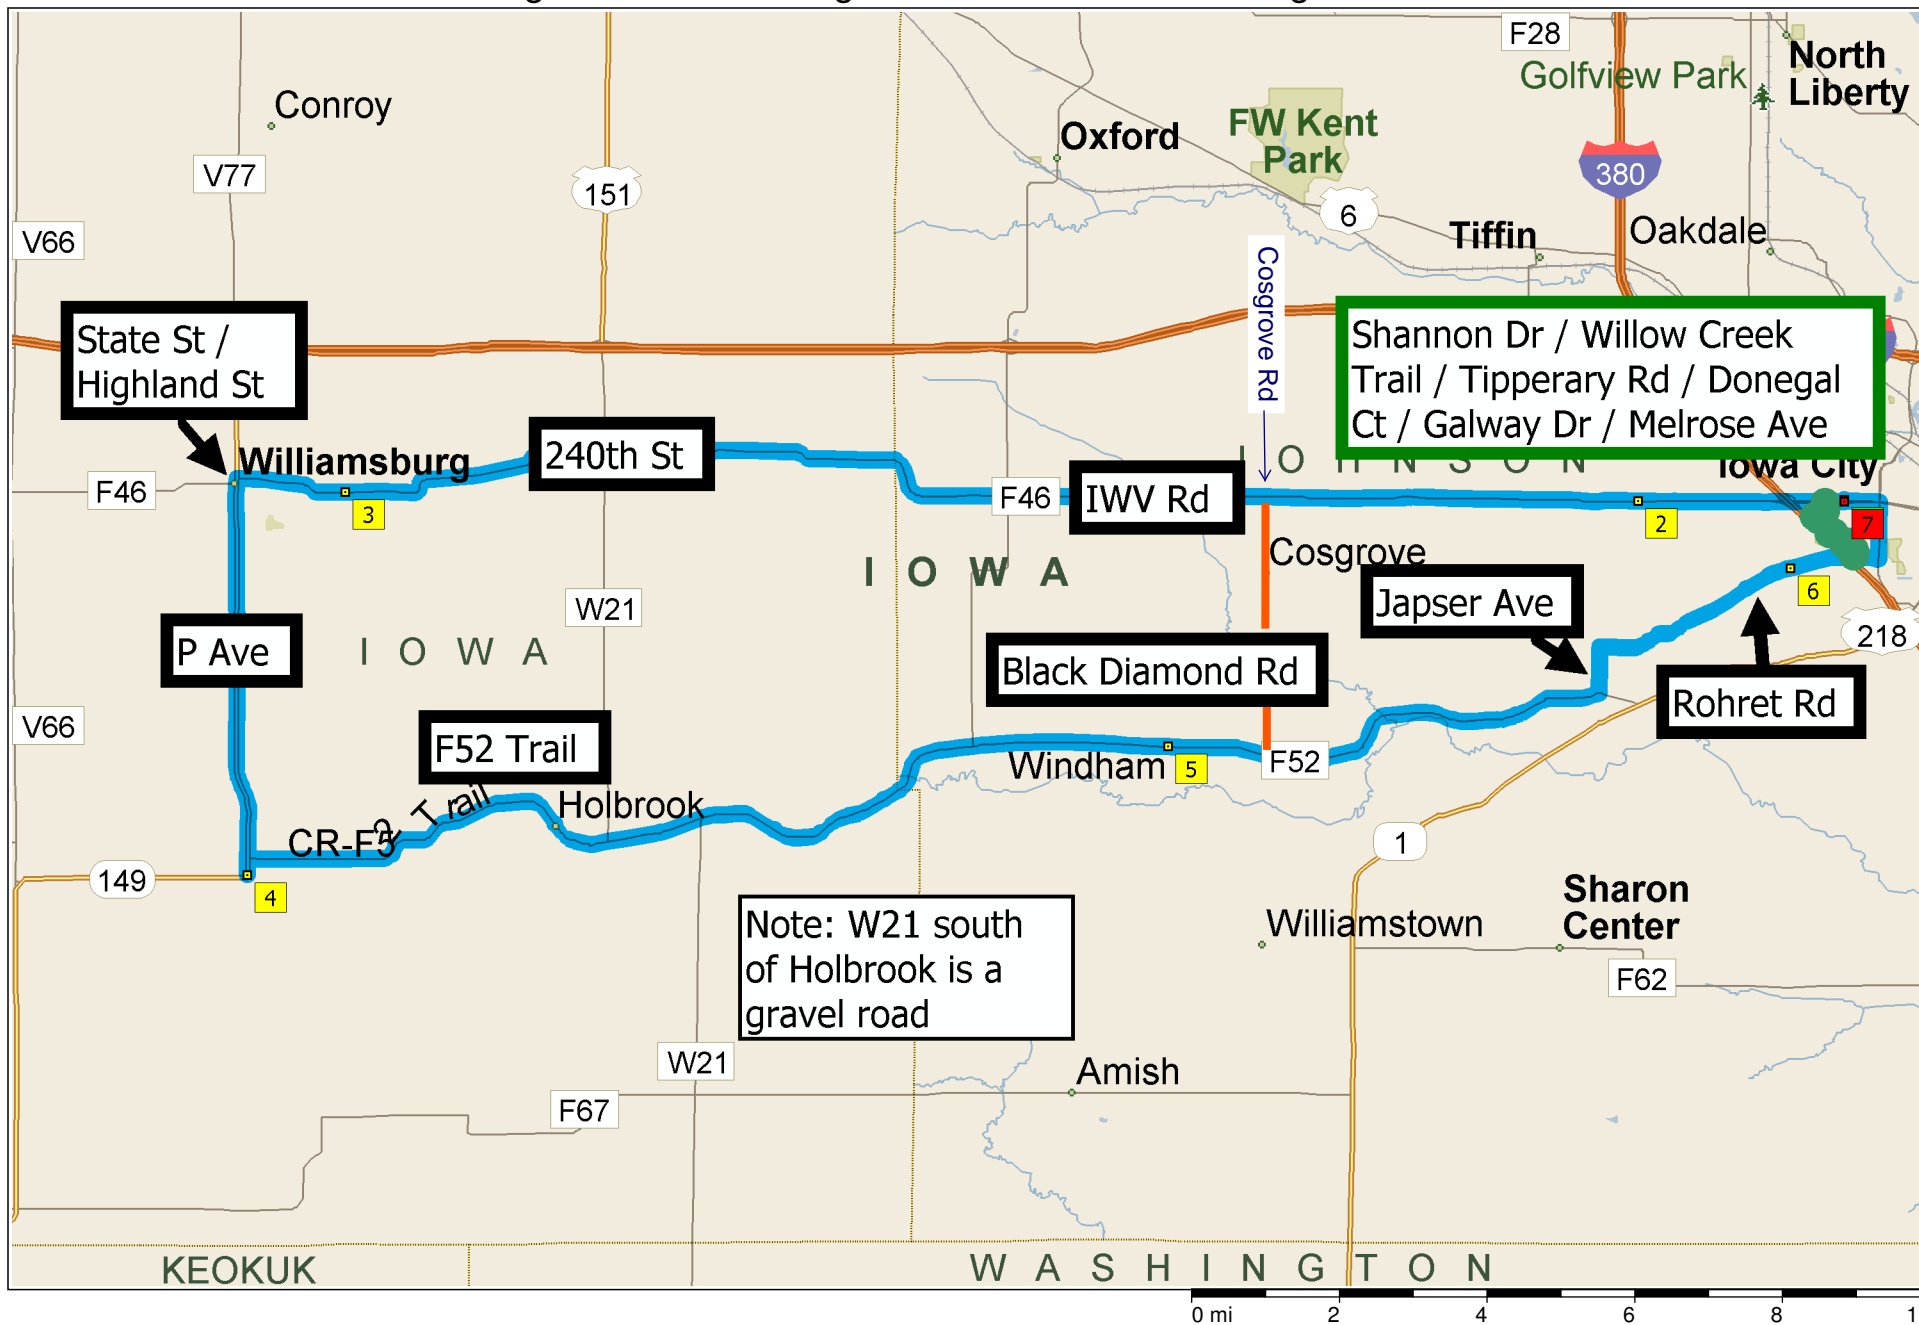

# Irving Weber / West High to Parnell & Williamsburg - 54 miles

Note: W21 south of Holbrook is a gravel road