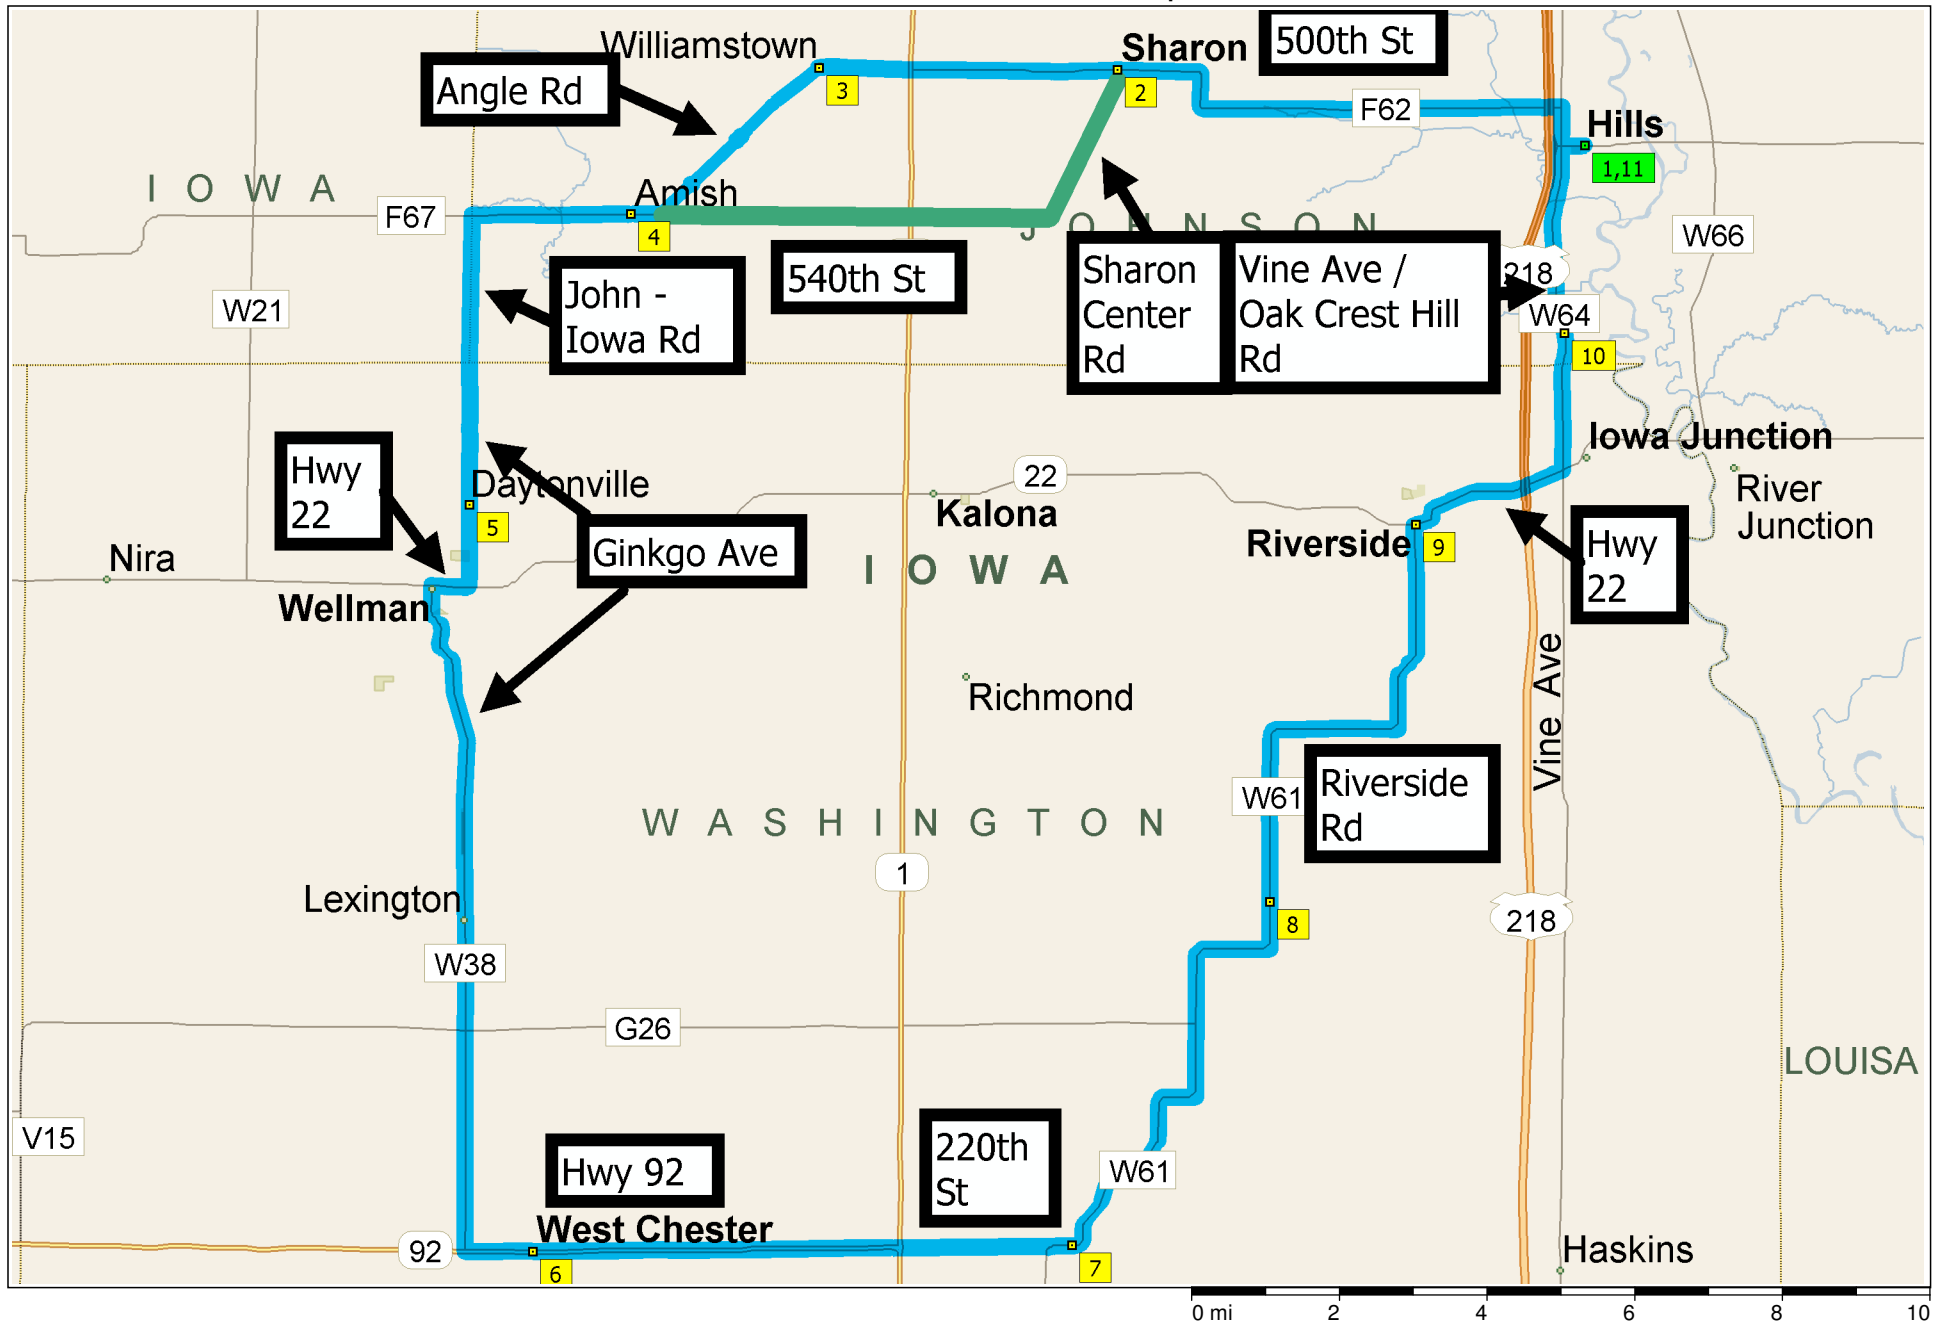

# Hills, Wellman & West Chester Loop - 61 miles

Copyright © and (P) 1988–2008 Microsoft Corporation and/or its suppliers. All rights reserved. <http://www.microsoft.com/streets/>  
 Certain mapping and direction data © 2008 NAVTEQ. All rights reserved. The Data for areas of Canada includes information taken with permission from Canadian authorities, including: © Her Majesty the Queen in Right of Canada, © Queen's Printer for Ontario. NAVTEQ and NAVTEQ ON BOARD are trademarks of NAVTEQ. © 2008 Tele Atlas North America, Inc. All rights reserved. Tele Atlas and Tele Atlas North America are trademarks of Tele Atlas, Inc. © 2008 by Applied Geographic Systems. All rights reserved.