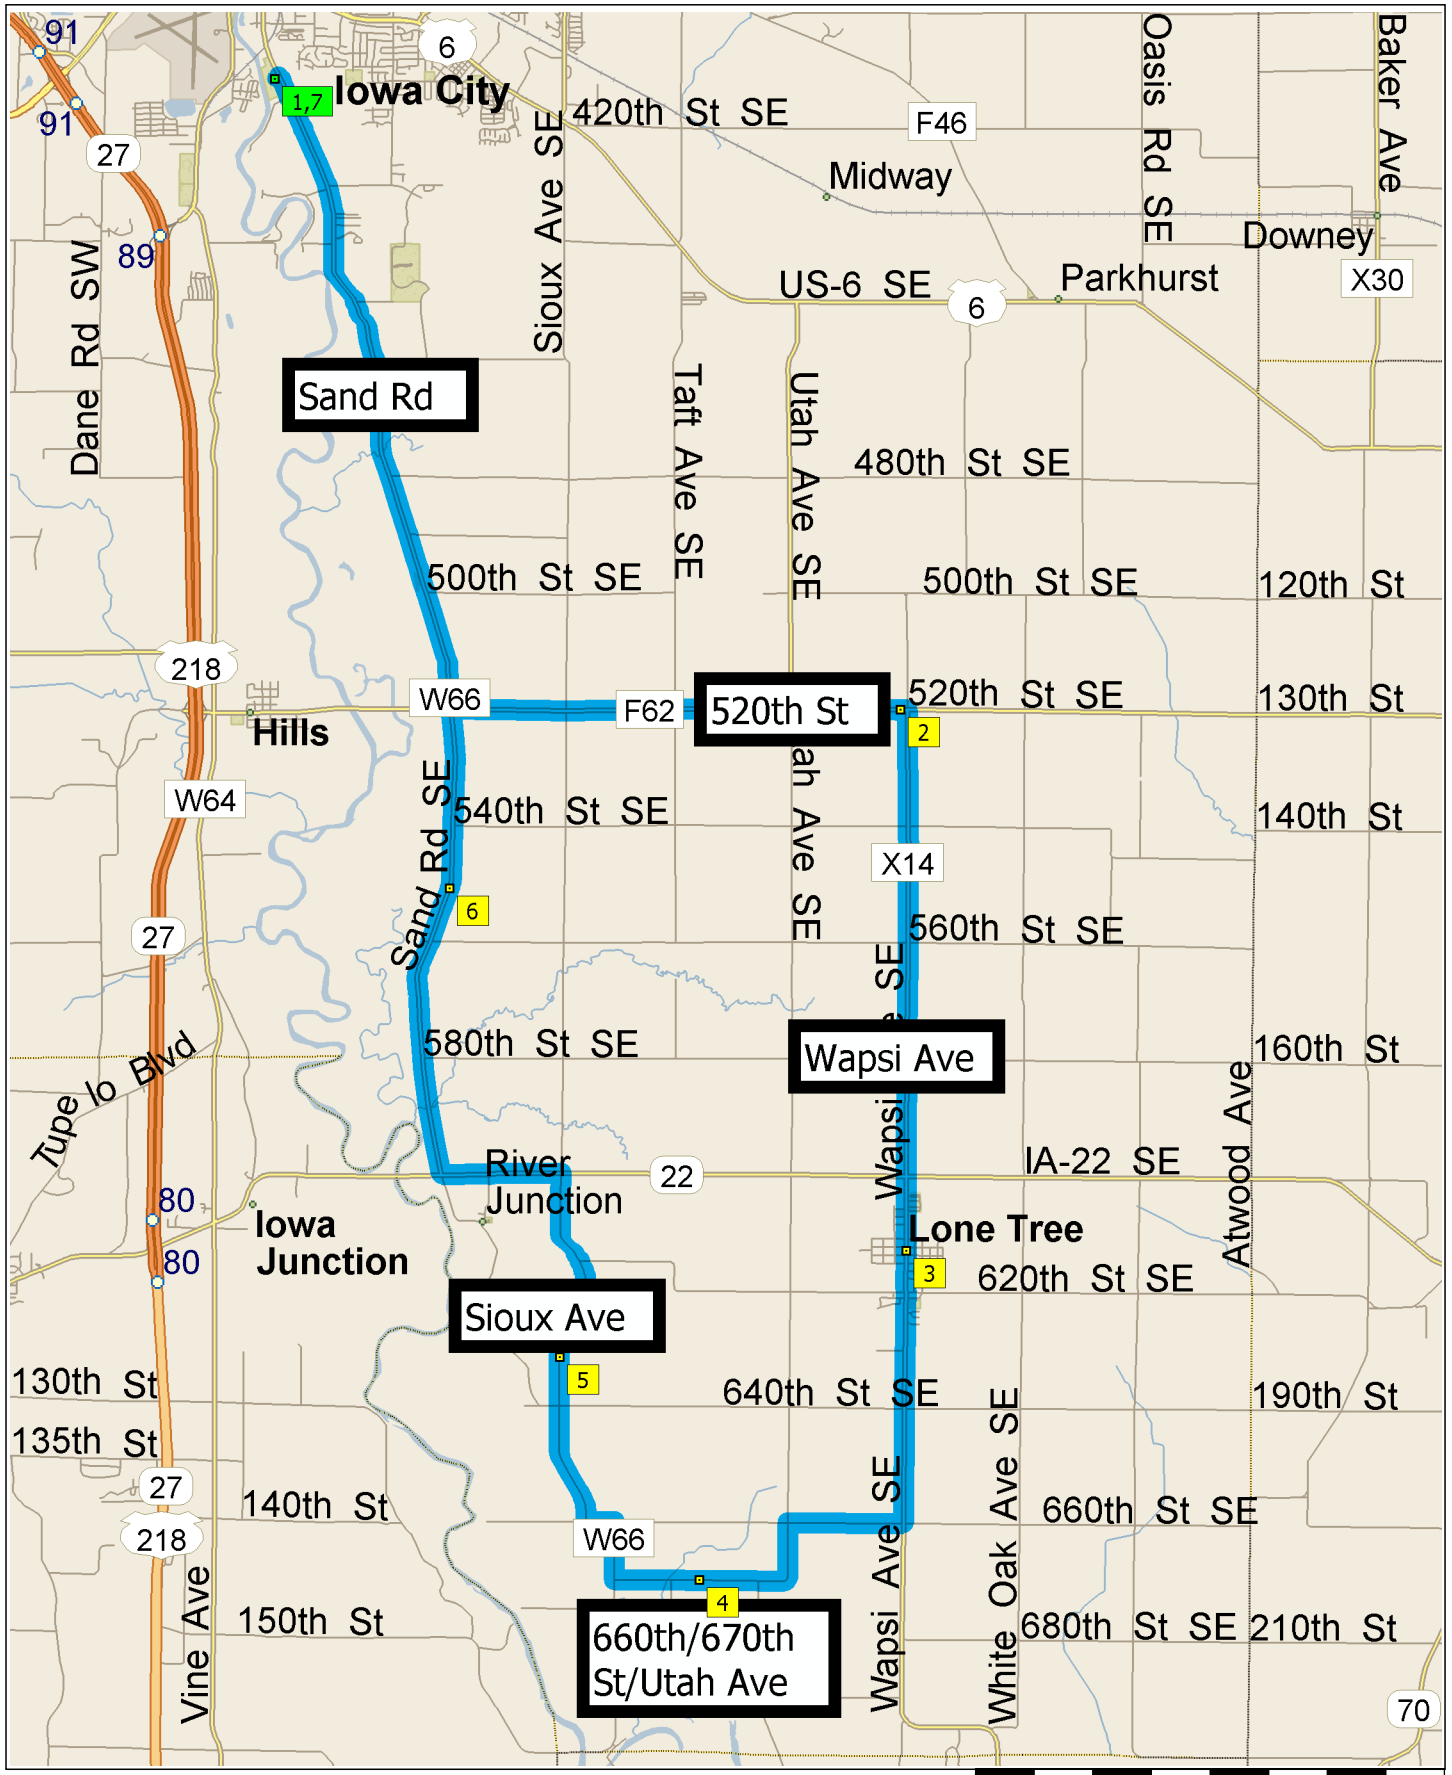

Iowa City Lone Tree Loop - 35 miles

Copyright © and (P) 1988–2008 Microsoft Corporation and/or its suppliers. All rights reserved. <http://www.microsoft.com/streets/>
Certain mapping and direction data © 2008 NAVTEQ. All rights reserved. The Data for areas of Canada includes information taken with permission from Canadian authorities, including: © Her Majesty the Queen in Right of Canada, © Queen's Printer for Ontario. NAVTEQ and NAVTEQ ON BOARD are trademarks of NAVTEQ. © 2008 Tele Atlas North America, Inc. All rights reserved. Tele Atlas and Tele Atlas North America are trademarks of Tele Atlas, Inc. © 2008 by Applied Geographic Systems. All rights reserved.