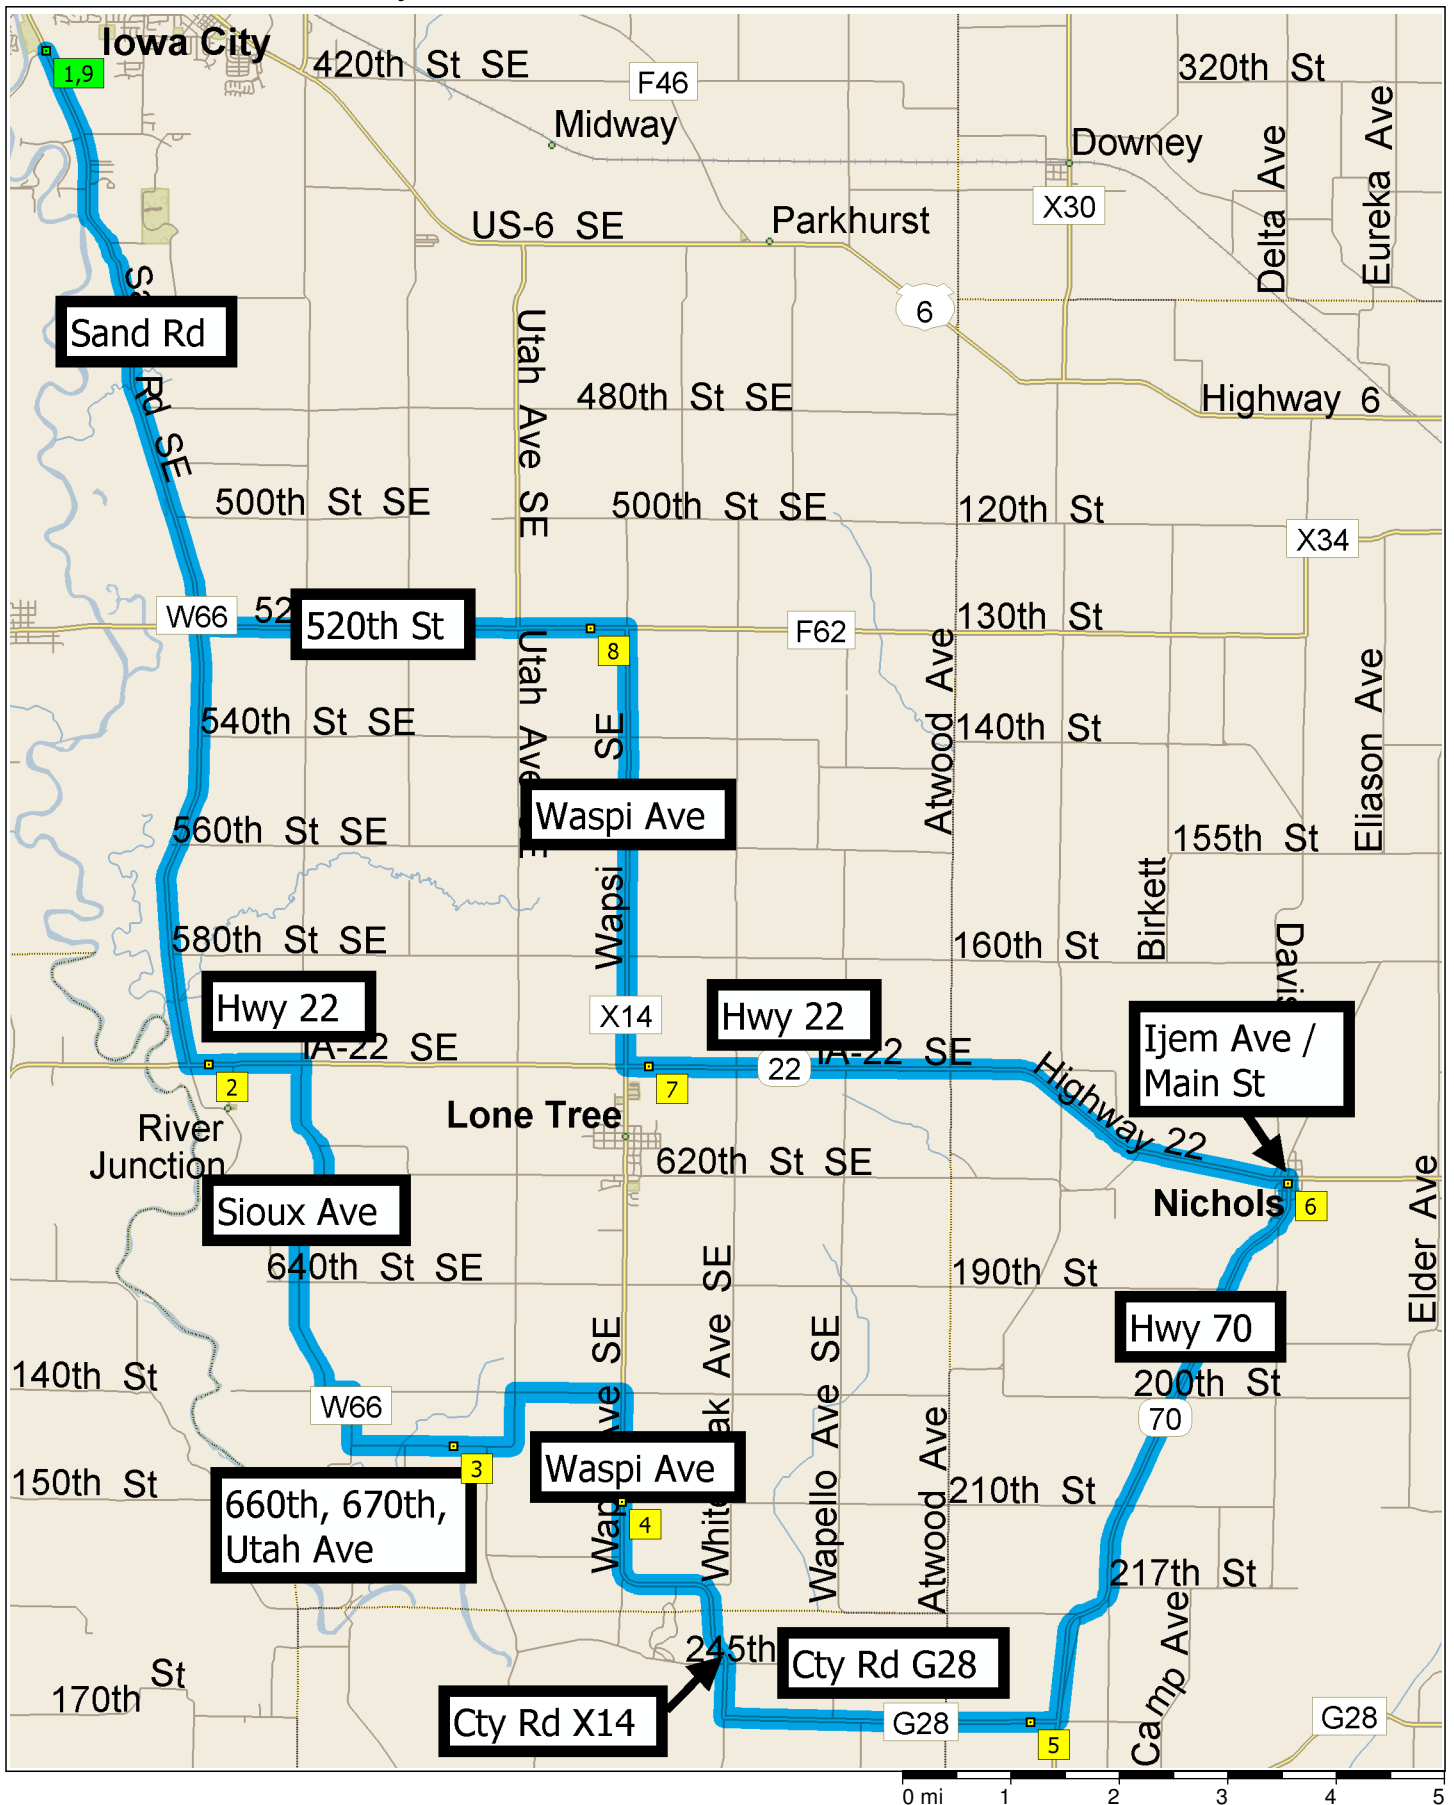

# Iowa City to Lone Tree, Conesville, & Nichols - 50 miles

Copyright © and (P) 1988–2008 Microsoft Corporation and/or its suppliers. All rights reserved. <http://www.microsoft.com/streets/>  
 Certain mapping and direction data © 2008 NAVTEQ. All rights reserved. The Data for areas of Canada includes information taken with permission from Canadian authorities, including: © Her Majesty the Queen in Right of Canada, © Queen's Printer for Ontario. NAVTEQ and NAVTEQ ON BOARD are trademarks of NAVTEQ. © 2008 Tele Atlas North America, Inc. All rights reserved. Tele Atlas and Tele Atlas North America are trademarks of Tele Atlas, Inc. © 2008 by Applied Geographic Systems. All rights reserved.