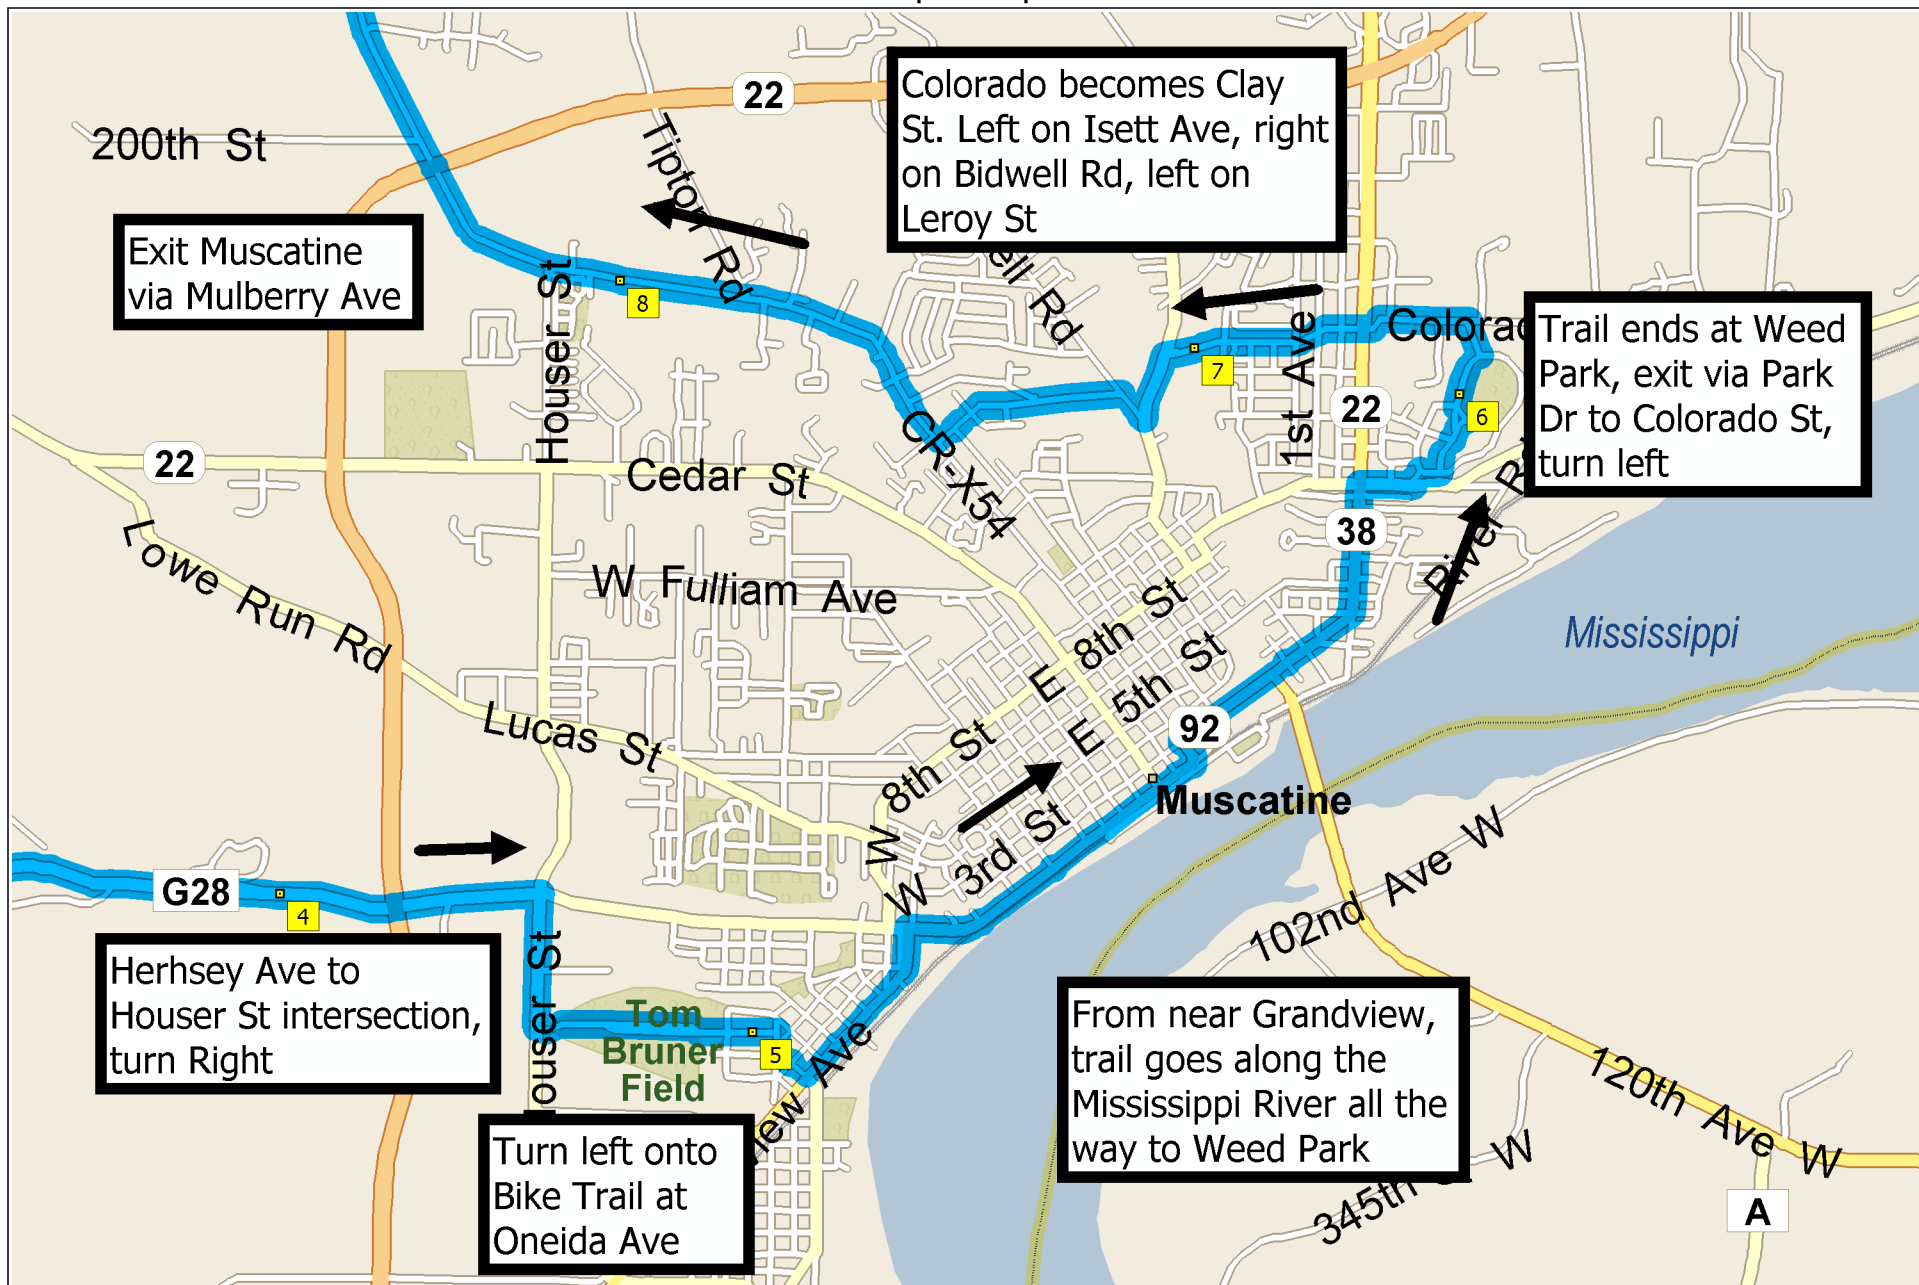

# Muscatine Loop - Map of Muscatine

Copyright © and (P) 1988–2008 Microsoft Corporation and/or its suppliers. All rights reserved. <http://www.microsoft.com/streets/>  
 Certain mapping and direction data © 2008 NAVTEQ. All rights reserved. The Data for areas of Canada includes information taken with permission from Canadian authorities, including: © Her Majesty the Queen in Right of Canada, © Queen's Printer for Ontario. NAVTEQ and NAVTEQ ON BOARD are trademarks of NAVTEQ. © 2008 Tele Atlas North America, Inc. All rights reserved. Tele Atlas and Tele Atlas North America are trademarks of Tele Atlas, Inc. © 2008 by Applied Geographic Systems. All rights reserved.