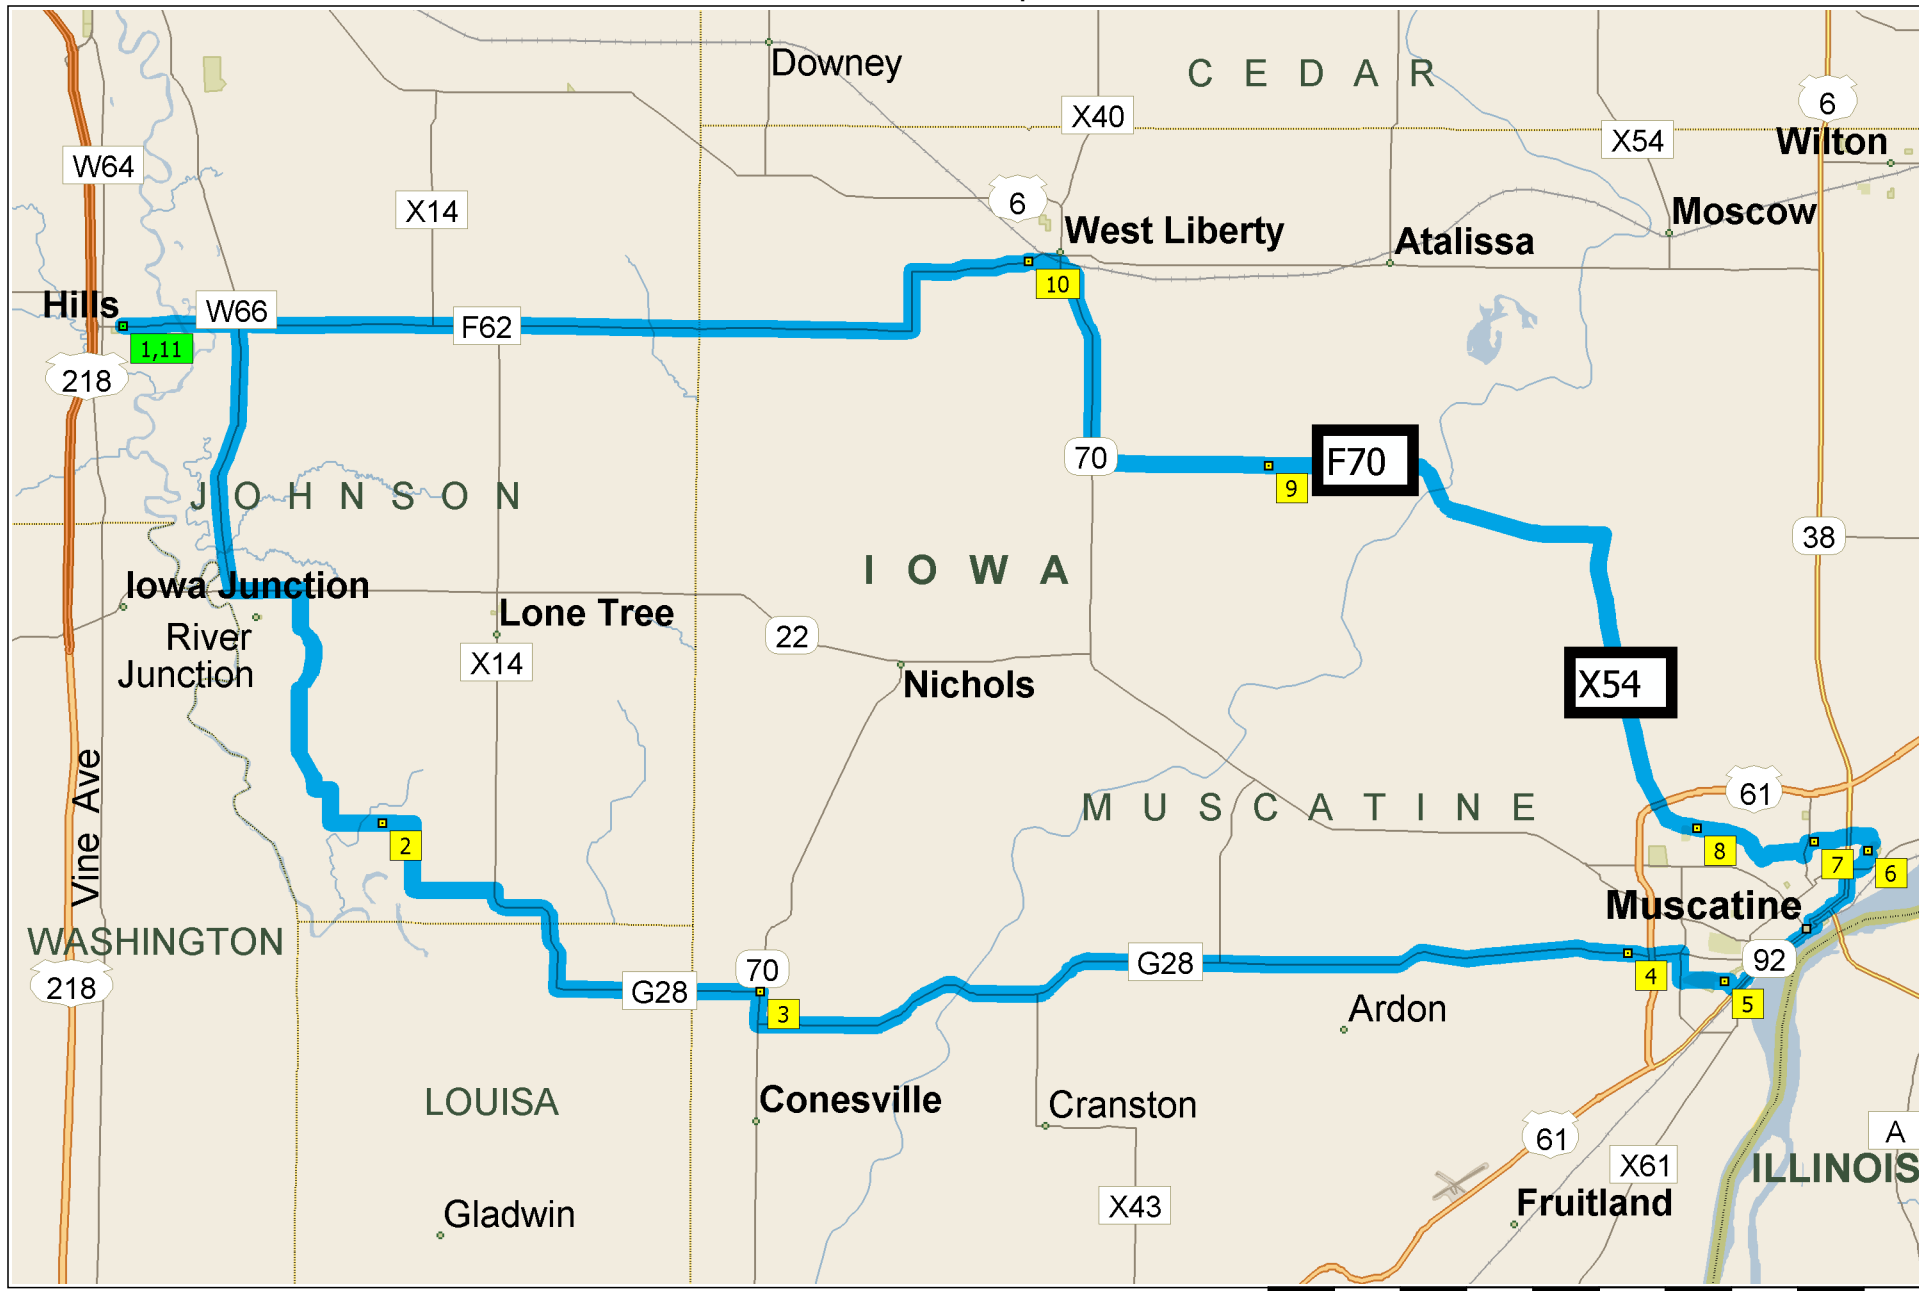

# Muscatine Loop - 70 mi

Copyright © and (P) 1988–2008 Microsoft Corporation and/or its suppliers. All rights reserved. <http://www.microsoft.com/streets/>  
Certain mapping and direction data © 2008 NAVTEQ. All rights reserved. The Data for areas of Canada includes information taken with permission from Canadian authorities, including: © Her Majesty the Queen in Right of Canada, © Queen's Printer for Ontario. NAVTEQ and NAVTEQ ON BOARD are trademarks of NAVTEQ. © 2008 Tele Atlas North America, Inc. All rights reserved. Tele Atlas and Tele Atlas North America are trademarks of Tele Atlas, Inc. © 2008 by Applied Geographic Systems. All rights reserved.