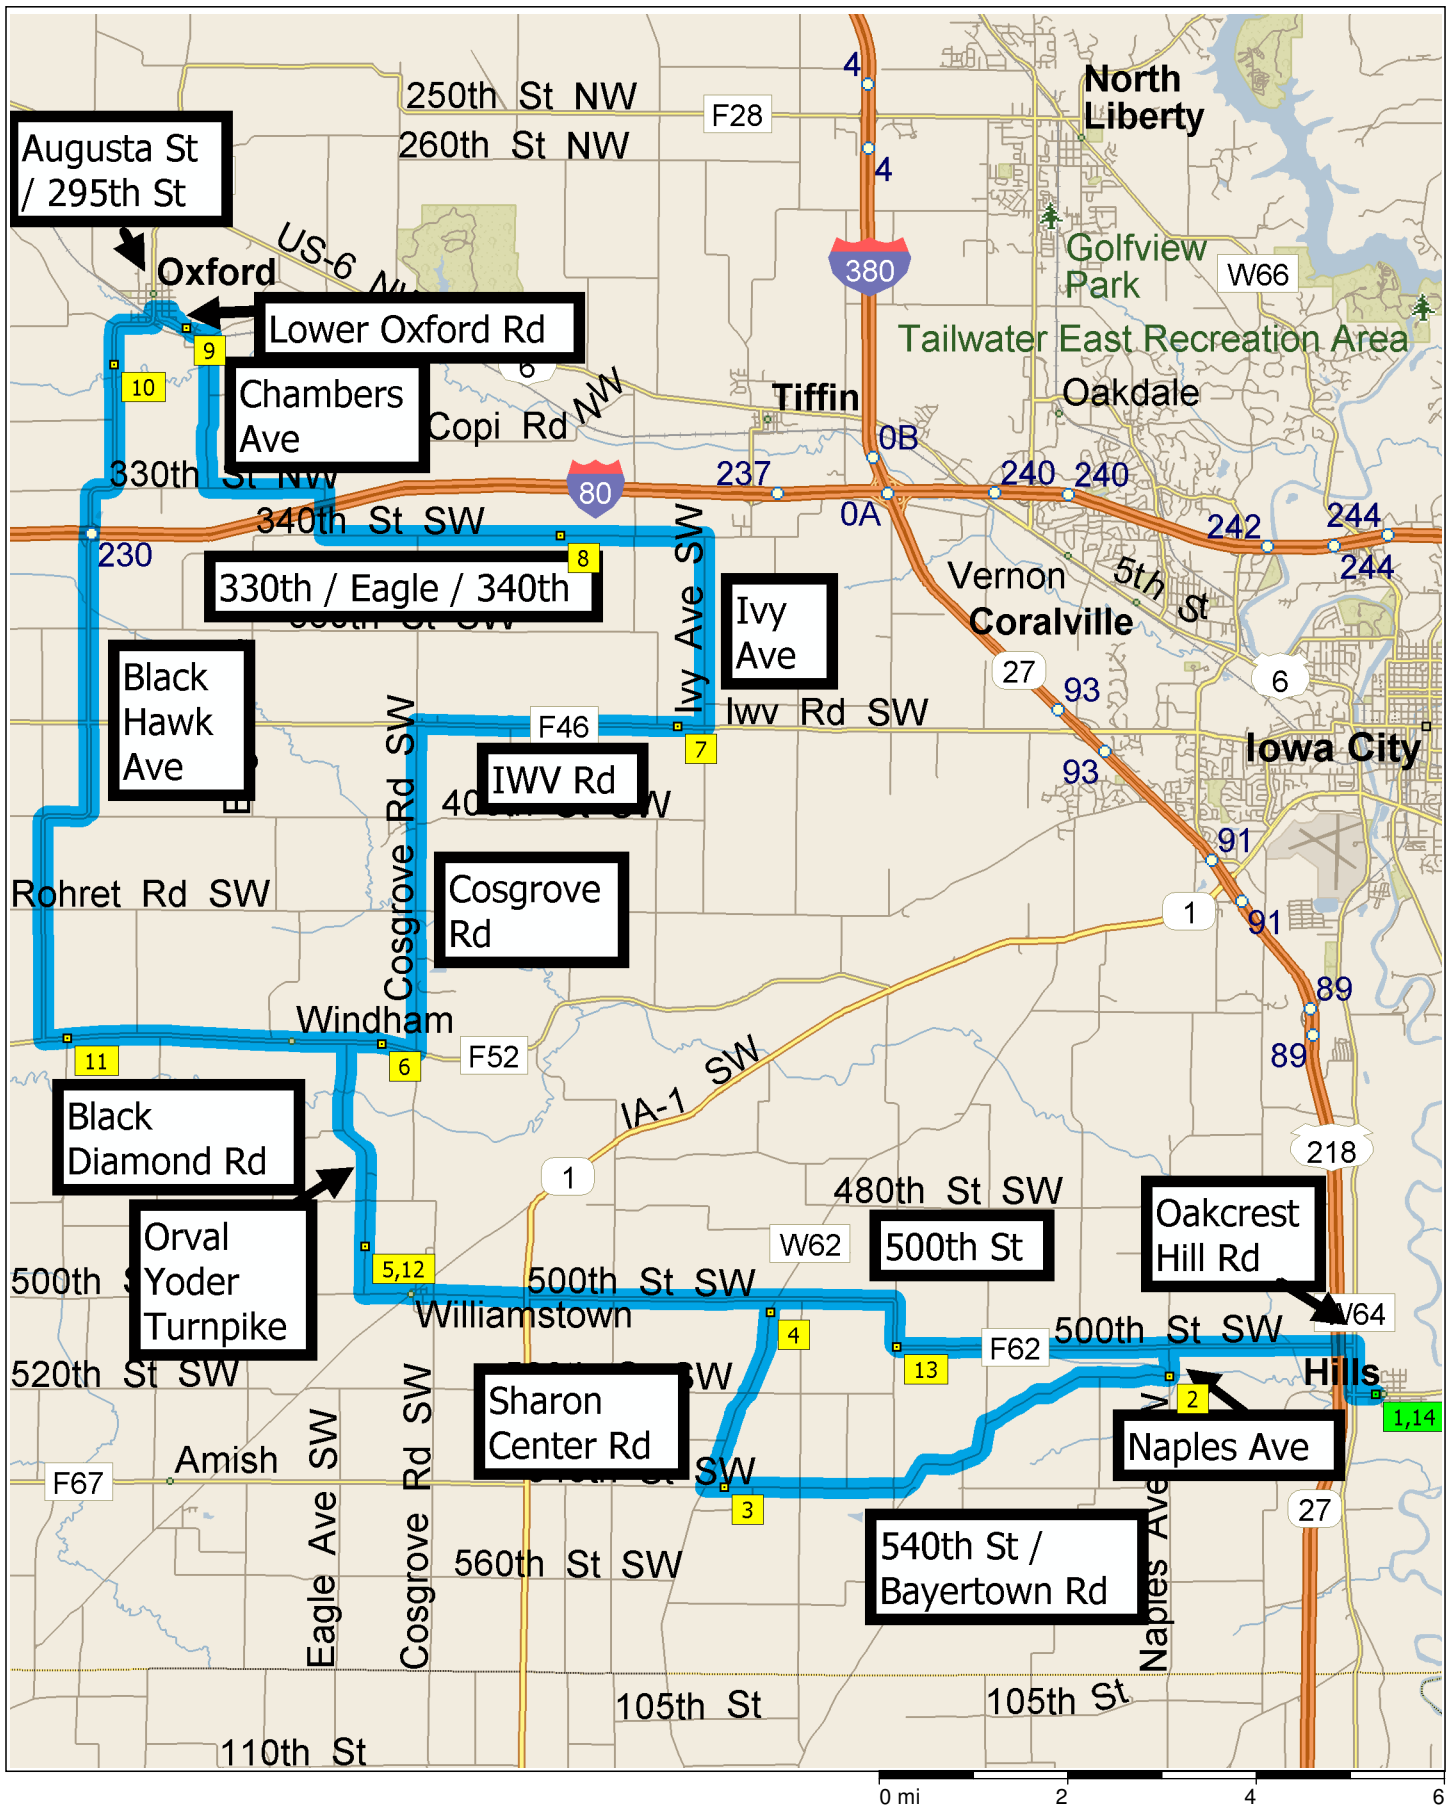

# Hills Hills 62 Mile Route

Copyright © and (P) 1988–2008 Microsoft Corporation and/or its suppliers. All rights reserved. <http://www.microsoft.com/streets/>  
 Certain mapping and direction data © 2008 NAVTEQ. All rights reserved. The Data for areas of Canada includes information taken with permission from Canadian authorities, including: © Her Majesty the Queen in Right of Canada, © Queen's Printer for Ontario. NAVTEQ and NAVTEQ ON BOARD are trademarks of NAVTEQ. © 2008 Tele Atlas North America, Inc. All rights reserved. Tele Atlas and Tele Atlas North America are trademarks of Tele Atlas, Inc. © 2008 by Applied Geographic Systems. All rights reserved.